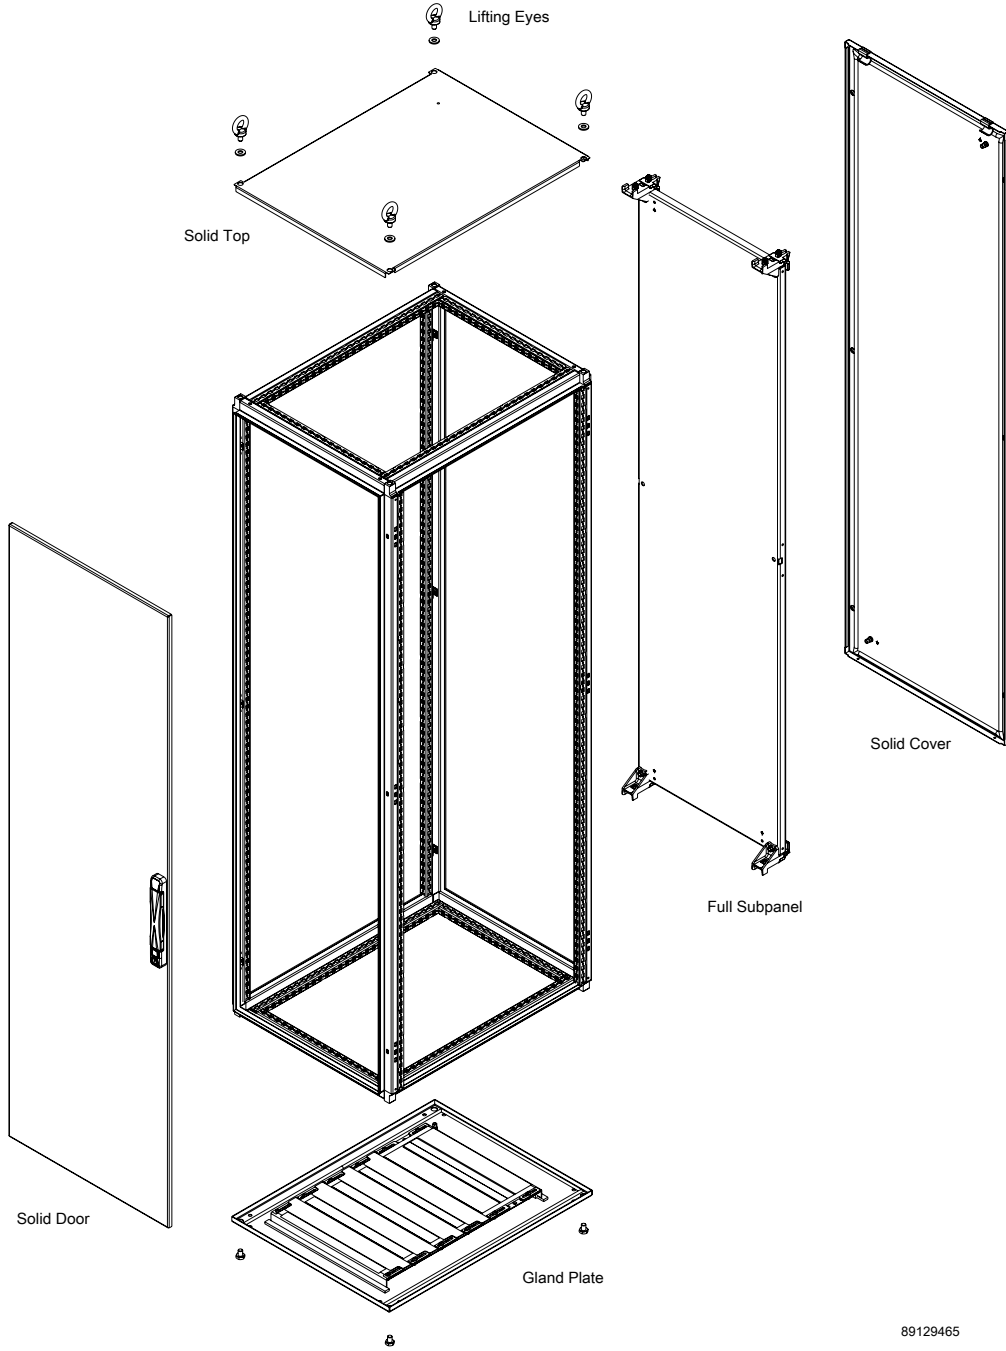

Standard Configuration

89129465