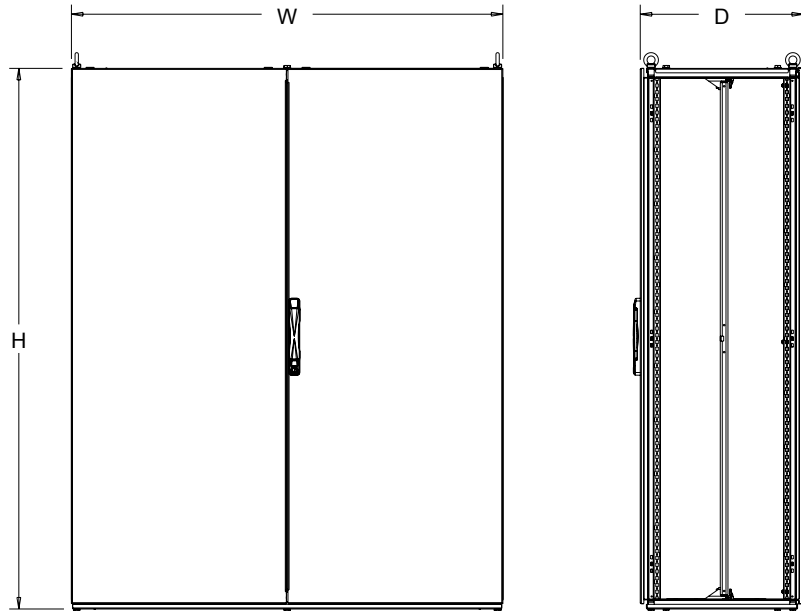

AxBxC are nominal height, width and depth dimensions.

89129468