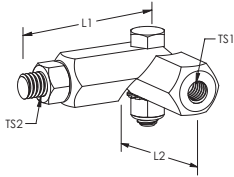

Female-Male Swivel Adaptor, Imperial Thread – LPA2855F5M

- Allows air terminal to be positioned vertically when base is on a sloping roof
- Male thread includes locknut for positioning

Part Number	LPA2855F5M
Material	Aluminum
Thread Size 1 (TS1)	5/8 UNC
Thread Size 2 (TS2)	5/8 UNC
Length 1 (L1)	1 3/4"
Length 2 (L2)	2 3/4"
Unit Weight	0.15 lb
Certifications	UL
Standard Packaging Quantity	1 pc
UPC	78285642352