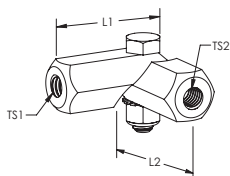

Female-Female Swivel Adaptor, Imperial Thread – LPA2855F5F

- Allows air terminal to be positioned vertically when base is on a sloping roof

Part Number	LPA2855F5F
Material	Aluminum
Thread Size 1 (TS1)	5/8 UNC
Thread Size 2 (TS2)	5/8 UNC
Length 1 (L1)	1 3/4"
Length 2 (L2)	1 3/4"
Unit Weight	0.14 lb
Certifications	UL
Standard Packaging Quantity	1 pc
UPC	78285642351