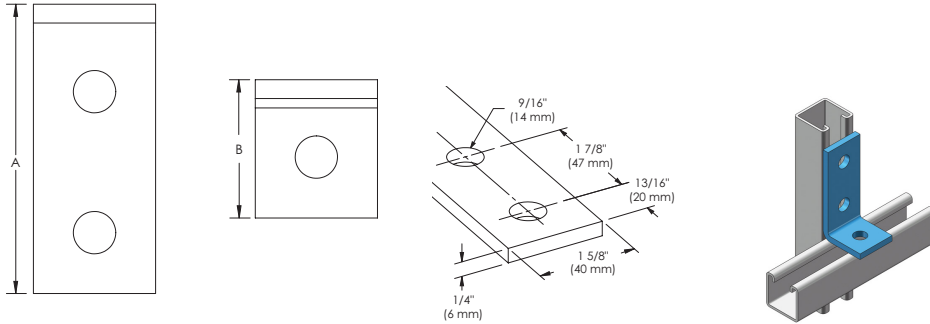

# 1-2 Hole Corner Short Angle Bracket – L200000EG

Part Number	L200000EG
Material	Steel
Finish	Electrogalvanized
A	4 1/8"
B	1 5/8"
Screw Included	No
Standard Packaging Quantity	25 pc
UPC	78285635067

**WARNING**