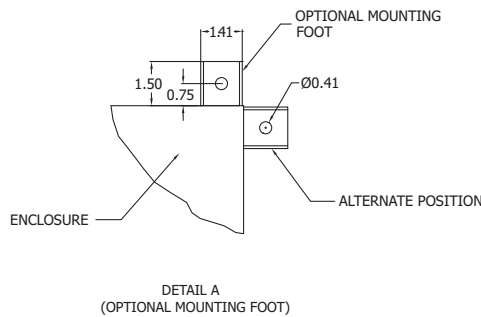

\*Back panels must be ordered separately.

\*\*Enclosures are supplied with closed cell neoprene gasket (not foam-in-place).

Notes:

1. Large Print Pocket (8 X 10) is furnished if H=20.00" or more and W=20.00" or more. Otherwise, small (6 X 6) print pocket is provided.
2. Two Hinges provided when H<36.00".  
Three Hinges provided when H=36.00" or greater.  
Four Hinges provided when H=48.00" or greater.