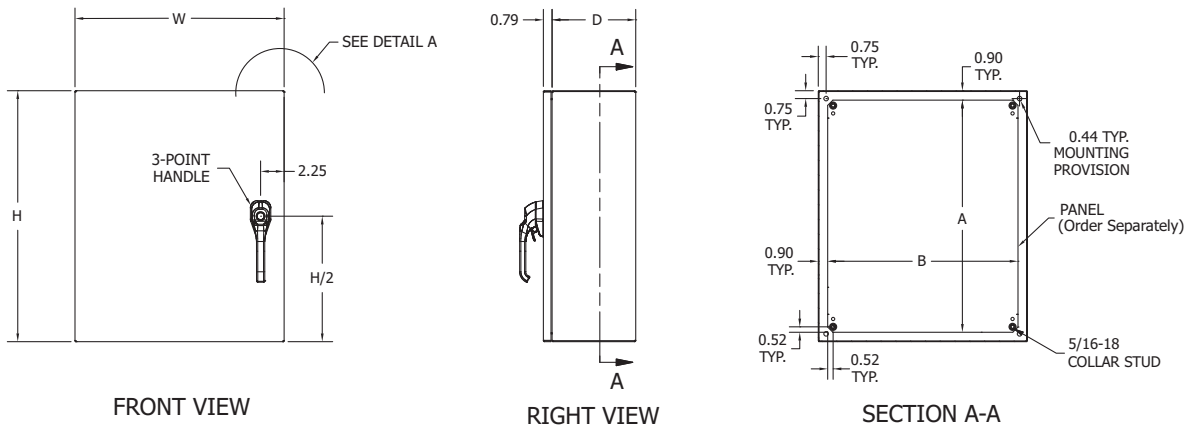

*Back panels must be ordered separately.

**Enclosures are supplied with closed cell neoprene gasket (not foam-in-place).

Notes:

1. Large Print Pocket (8 X 10) is furnished if H=20.00" or more and W=20.00" or more. Otherwise, small (6 X 6) print pocket is provided.
2. Two Hinges provided when H<36.00".
  Three Hinges provided when H=36.00" or greater.
  Four Hinges provided when H=48.00" or greater.