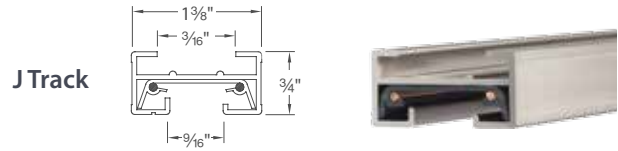

WAC LIGHTING

Responsible Lighting[®]

H / L / J Track Systems

Description: Single circuit, H, L and J Track
Power per Circuit: 120V, 1920W max
Operating Current: Rated 20A max

Track Sections

Model	Length	Finish	Description
HT H Track	2 2'	BK Black	120V 3-wire track
	4 4'	BN Brushed Nickel	
	6 6'	WT White	
	8 8'	DB* Dark Bronze	
LT L Track JT J Track	2 2'	BK Black	120V 2-wire track
	4 4'	BN Brushed Nickel	
	6 6'	WT White	
	8 8'	WT White	

Example: **HT6-BK**

Each section includes two matching end caps.

Quick Connect Adapter

Model	Finish	Description
EN-HQ50AR H Track EN-LQ50AR L Track EN-JQ50AR J/J2 Track	BK Black BN Brushed Nickel WT White DB* Dark Bronze	Use to easily connect any Quick Connect pendant or fixture. Min.Load: 1W Max Load: 50W

Track Suspension

Model	Length	Finish	Description
SK	18 18" 36 36"	BK Black BN Brushed Nickel WT White DB* Dark Bronze	Extends track from ceiling. Includes track bracket, rod and ceiling canopy.
	24 24" 48 48"		
R	18 18"	BK Black	Use with Rod Coupler (RI) to further extend track from ceiling.
	24 24"	BN Brushed Nickel	
	36 36"	WT White DB* Dark Bronze	
SK14		BK Black BN Brushed Nickel WT White DB* Dark Bronze	Use with suspension kits to accommodate sloped ceilings. Max capacity: 7A, 800W, 120V
RI		BK Black BN Brushed Nickel WT White DB* Dark Bronze	Join two rods for suspensions longer than 48".
SK05	Includes two collars	BK Black BN Brushed Nickel WT White DB* Dark Bronze	Used when suspension rod is field cut to custom lengths. One kit of two required for each rod.
X	6 6"	BK Black	Extends low voltage track heads from track. Specify extension, fixture and finish. Only available as complete unit. Example: X18-HHT-809-WT
	12 12"	BN Brushed Nickel	
	18 18"	WT White DB* Dark Bronze	
H	18 18"	BK Black	Extends H System line voltage track heads.
	24 24"	BN Brushed Nickel WT White DB* Dark Bronze	
TBKT	18"	BK Black BN Brushed Nickel WT White DB* Dark Bronze	Extends track 24" from wall. Use two per 4' length, three per 8' length.