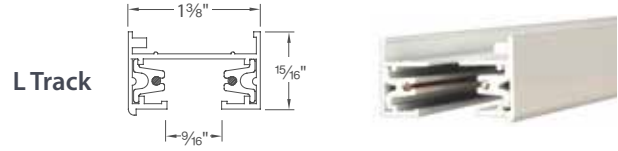

WAC LIGHTING

Responsible Lighting[®]

H / L / J Track Systems

Description: Single circuit, H, L and J Track
Power per Circuit: 120V, 1920W max
Operating Current: Rated 20A max

Track Sections

Model	Length	Finish	Description
HT H Track	2 2'	BK Black	120V 3-wire track
	4 4'	BN Brushed Nickel	
	6 6'	WT White	
	8 8'	DB* Dark Bronze	
LT L Track JT J Track	2 2'	BK Black	120V 2-wire track
	4 4'	BN Brushed Nickel	
	6 6'	WT White	
	8 8'	WT White	

Example: **HT6-BK**

Each section includes two matching end caps.

Quick Connect Adapter

Model	Finish	Description
EN-HQ50AR H Track EN-LQ50AR L Track EN-JQ50AR J/J2 Track	BK Black BN Brushed Nickel WT White DB* Dark Bronze	Use to easily connect any Quick Connect pendant or fixture. Min.Load: 1W Max Load: 50W

Track Suspension

Model	Length	Finish	Description
SK	18 18" 36 36"	BK Black BN Brushed Nickel WT White DB* Dark Bronze	Extends track from ceiling. Includes track bracket, rod and ceiling canopy.
	24 24" 48 48"		
R	18 18"	BK Black	Use with Rod Coupler (RI) to further extend track from ceiling.
	24 24"	BN Brushed Nickel	
	36 36"	WT White DB* Dark Bronze	
SK14		BK Black BN Brushed Nickel WT White DB* Dark Bronze	Use with suspension kits to accommodate sloped ceilings. Max capacity: 7A, 800W, 120V
RI		BK Black BN Brushed Nickel WT White DB* Dark Bronze	Join two rods for suspensions longer than 48".
SK05	Includes two collars	BK Black BN Brushed Nickel WT White DB* Dark Bronze	Used when suspension rod is field cut to custom lengths. One kit of two required for each rod.
X	6 6"	BK Black	Extends low voltage track heads from track. Specify extension, fixture and finish. Only available as complete unit. Example: X18-HHT-809-WT
	12 12"	BN Brushed Nickel	
	18 18"	WT White DB* Dark Bronze	
H	18 18"	BK Black	Extends H System line voltage track heads.
	24 24"	BN Brushed Nickel WT White DB* Dark Bronze	
TBKT	18"	BK Black BN Brushed Nickel WT White DB* Dark Bronze	Extends track 24" from wall. Use two per 4' length, three per 8' length.