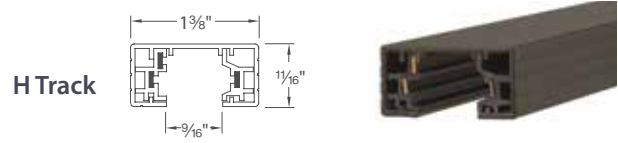

WAC LIGHTING

Responsible Lighting[®]

H / L / J Track Systems

Description: Single circuit, H, L and J Track
Power per Circuit: 120V, 1920W max
Operating Current: Rated 20A max

Track Sections

Model	Length	Finish	Description
HT H Track	2 2'	BK Black	120V 3-wire track
	4 4'	BN Brushed Nickel	
	6 6'	WT White	
	8 8'	DB* Dark Bronze	
LT L Track JT J Track	2 2'	BK Black	120V 2-wire track
	4 4'	BN Brushed Nickel	
	6 6'	WT White	
	8 8'	WT White	

Example: **HT6-BK**

Each section includes two matching end caps.

Quick Connect Adapter

Model	Finish	Description
EN-HQ50AR H Track EN-LQ50AR L Track EN-JQ50AR J/J2 Track	BK Black BN Brushed Nickel WT White DB* Dark Bronze	Use to easily connect any Quick Connect pendant or fixture. Min.Load: 1W Max Load: 50W

Track Suspension

Model	Length	Finish	Description
SK	18 18" 36 36"	BK Black BN Brushed Nickel WT White DB* Dark Bronze	Extends track from ceiling. Includes track bracket, rod and ceiling canopy.
	24 24" 48 48"		
R	18 18"	BK Black	Use with Rod Coupler (RI) to further extend track from ceiling.
	24 24"	BN Brushed Nickel	
	36 36"	WT White DB* Dark Bronze	
SK14		BK Black BN Brushed Nickel WT White DB* Dark Bronze	Use with suspension kits to accommodate sloped ceilings. Max capacity: 7A, 800W, 120V
RI		BK Black BN Brushed Nickel WT White DB* Dark Bronze	Join two rods for suspensions longer than 48".
SK05	Includes two collars	BK Black BN Brushed Nickel WT White DB* Dark Bronze	Used when suspension rod is field cut to custom lengths. One kit of two required for each rod.
X	6 6"	BK Black	Extends low voltage track heads from track. Specify extension, fixture and finish. Only available as complete unit. Example: X18-HHT-809-WT
	12 12"	BN Brushed Nickel	
	18 18"	WT White DB* Dark Bronze	
H	18 18"	BK Black	Extends H System line voltage track heads.
	24 24"	BN Brushed Nickel WT White DB* Dark Bronze	
TBKT	18"	BK Black BN Brushed Nickel WT White DB* Dark Bronze	Extends track 24" from wall. Use two per 4' length, three per 8' length.