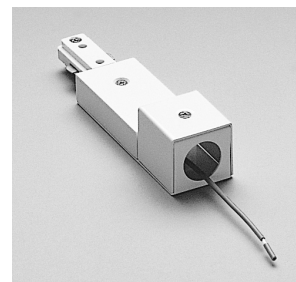

2 Wire BX Connector

MODEL	FINISHES		
LBXLE	BK	WT	BN

Example (Model-Finish): LBXLE-DB

Description Live end connector with knockouts above and on the side. To accept trade size BX or non-metallic sheathed cable connectors.

Dimensions 6"

Finish BK - Black
WT - White
BN – Brushed Nickel

Listing UL & CUL Listed. 5 year WAC Lighting product warranty.