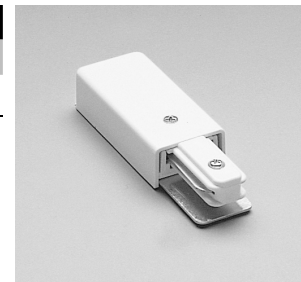

120V TRACK ACCESSORIES

“J” Track Connectors/Cord

Wide 2-Wire Live End Connector

MODEL	FINISHES		
JLE	BK	WT	BN

Example (Model-Finish): JLE-WT

Description Supplies power through the end of a track. Accepts wires from above the ceiling, with knock out for trade size connector.

Dimensions 4 3/4"L

Finish BK - Black
WT - White
BN – Brushed Nickel

Listing UL & CUL Listed. 5 year WAC Lighting product warranty.