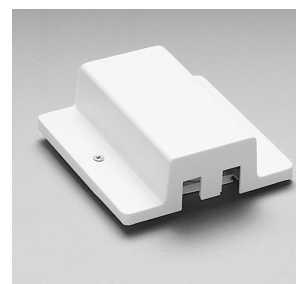

2 Wire Floating Canopy

MODEL	FINISHES		
LFC	BK	WT	BN

Example (Model-Finish): LFC-BK

Description Connects to a junction box, allows track to be powered anywhere along the length of track

Dimensions 4 1/2" x 4 1/2"

Finish BK - Black
WT - White
BN – Brushed Nickel

Listing UL & CUL Listed. 5 year WAC Lighting product warranty.