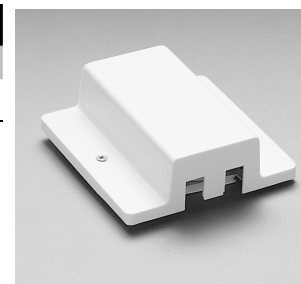

Wide 2-Wire Floating

MODEL	FINISHES		
JFC	BK	WT	BN

Example (Model-Finish): JFC-WT

Description Connects to a junction box, allows track to be powered anywhere along the track.

Dimensions 4 5/8" x 4 5/8"

Finish BK - Black
WT - White
BN – Brushed Nickel

Listing UL & CUL Listed. 5 year WAC Lighting product warranty.