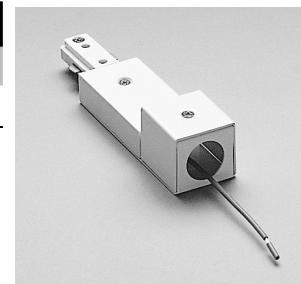

Wide 2-Wire BX Connector

MODEL	FINISHES		
JBXLE	BK	WT	BN

Example (Model-Finish): JBXLE-BN

Description Live end connector with knockouts above and on the side. To accept trade size BX or non-metallic sheathed cable connectors.

Dimensions 6 1/4"L

Finish BK - Black
WT - White
BN – Brushed Nickel

Listing UL & CUL Listed. 5 year WAC Lighting product warranty.