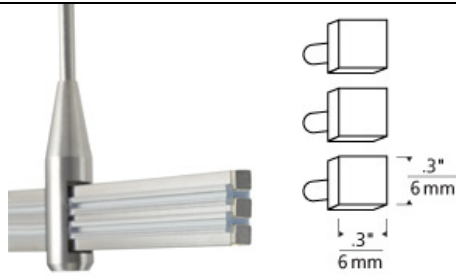

TWO-CIRCUIT MONORAIL

Two-Circuit MonoRail End Caps

DESCRIPTION

Decorative end caps fit into ends of Two-Circuit MonoRail run for a finished look. Set of three, order one set for each end.

WEIGHT

0.01lb / 0kg ±