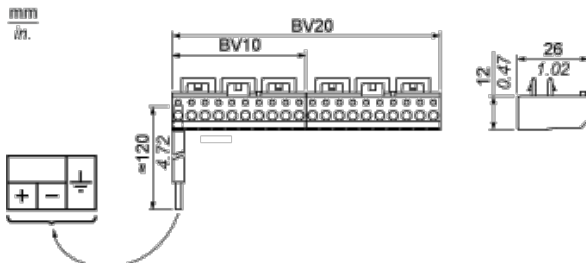

Main

Range of product	Advantys Telefast ABE7
Accessory / separate part designation	Additional snap-on terminal block
Accessory / separate part type	Terminal block
Accessory / separate part category	Connection accessories
Accessory / separate part destination	Connection sub-base
Terminal block type	10 screw terminals
Quantity per set	Set of 5

Complementary

Environment

Contractual warranty

Warranty period	18 months
-----------------	-----------

Dimensions

ABE7	mm	in.
BV20 / BV20E	102	4.02
BV10 / BV10E	51	2.01