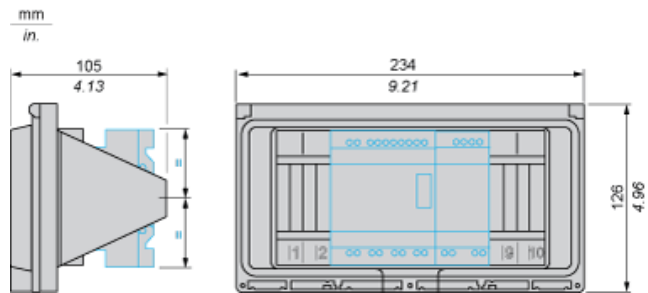

Dust and Damp-Proof Enclosure + Fixing Bracket

Dimensions