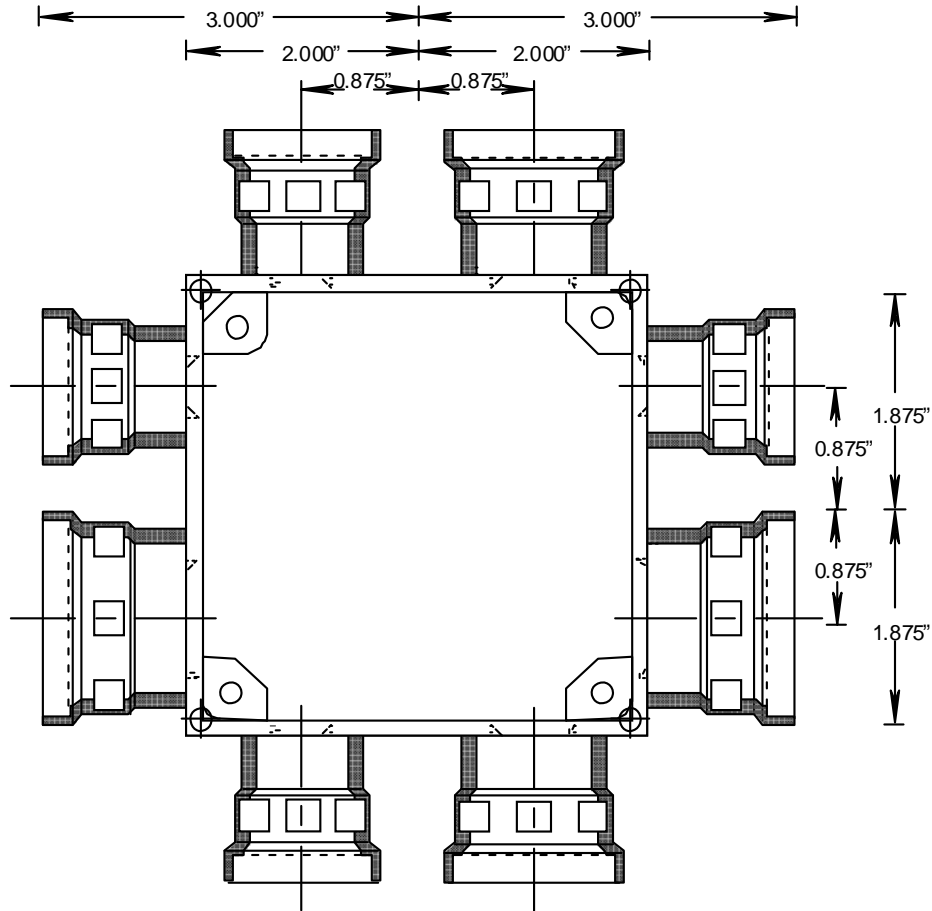

RIGID PVC CONDUIT FITTINGS

ISSUE DATE:
DATE D'EMISSION: 2005 03 15

SLAB BOX, WITH MOLDED CONNECTIONS
MBH-10/20, 089019

SUPERCEDES:
REPLACE:

0

PART LIST:

DESCRIPTION	PART NUMBER	Quantity
6-X5/8 PAN SOC SCREW	072250	4
1" RETAINERS	091987	2
SLAB BOX LID	097067	1
1/2" RETAINERS	091987	4
3/4" RETAINERS	091988	2
SMBH10/20 BODY	097064	1

MBH10-20, 089019