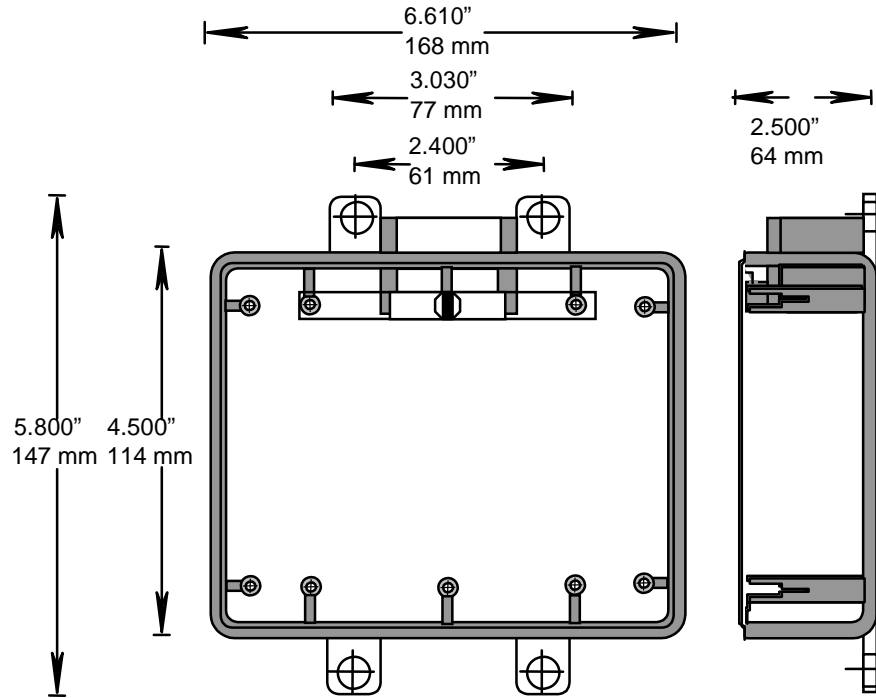

RIGID PVC CONDUIT FITTINGS

ISSUE DATE:
DATE D'EMISSION: 2004 10 30

FS3-101520 TRIPLE GANG BOXES, 077337

SUPERCEDES:
REPLACE: 2003 01 15

3

Wall thickness for all boxes=0.188 in. (or 4.8mm)

COMPONENTS

DESCRIPTION	PART NUMBER	SIZE	QUANTITY
REGULAR INSERT	072537	6-32	7
COLLAR INSERT	072536	6-32	3
SCREW, HEXHEAD COMB	072511	10-32 X 5/16	1
REDUCER BUSHINGS	097554	3/4 X 1/2	1
REDUCER BUSHINGS	097979	1X 3/4	1
TRIPLE GANG GROUND CLIP	172258	3	1