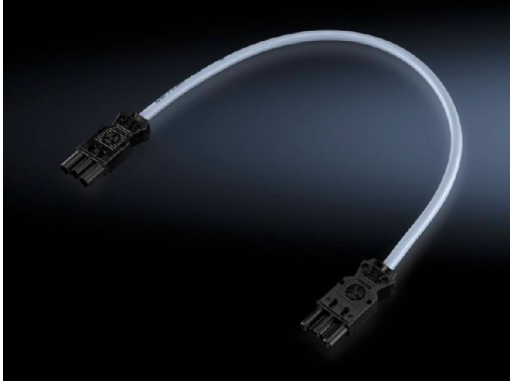

# Connection cable – SZ 4315.450

created: 24.05.2018 build on [www.rittal.com/us-en](http://www.rittal.com/us-en)

## Product features

**Dimensions:** Length: 600 mm (24 ")

**Equipment (electrical):** Cable color: Gray

**Packaging unit:** 1 pc(s).

**Weight/packaging unit:** 0.12 kg (0.3 lb.)

**EAN:** 4028177444485

**Customs tariff number:** 94054095

**Product description  
(long):**

SZ Connection cable, for through-wiring with jack and plug, L: 600 mm, UL

---