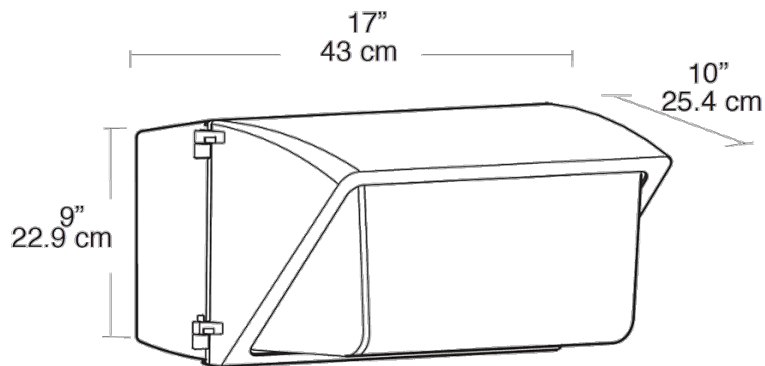

Dimensions

Features

- Hinged door frame opens and remains captive for easy relamping
- Precision die cast aluminum housing with durable polyester powder coating
- Drilling template for easy box mounting
- Silicone gasket remains in place during relamping
- Tempered glass refractor
- Long life lamp included