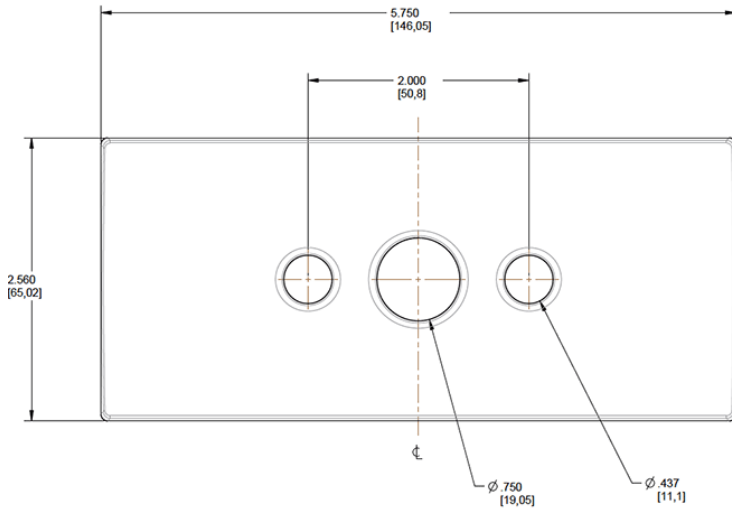

Description:

Round pole adaptor 4". Does not support mounting multiple fixtures at 90° orientation.

Buy American Act Compliance:

RAB values USA manufacturing! Upon request, RAB may be able to manufacture this product to be compliant with the Buy American Act (BAA). Please contact customer service to request a quote for the product to be made BAA compliant.

Construction

Compatibility:

AL, ALX, AJ, ALED52, ALED78, ALED104, ALED105, ALED125 and ALED150

Dimensions

POLE DIA	DIM "A"
3.0"	R 1.50"
3.5"	R 1.75"
4"	R 2.0"
5"	R 2.5"
6"	R 3.0"