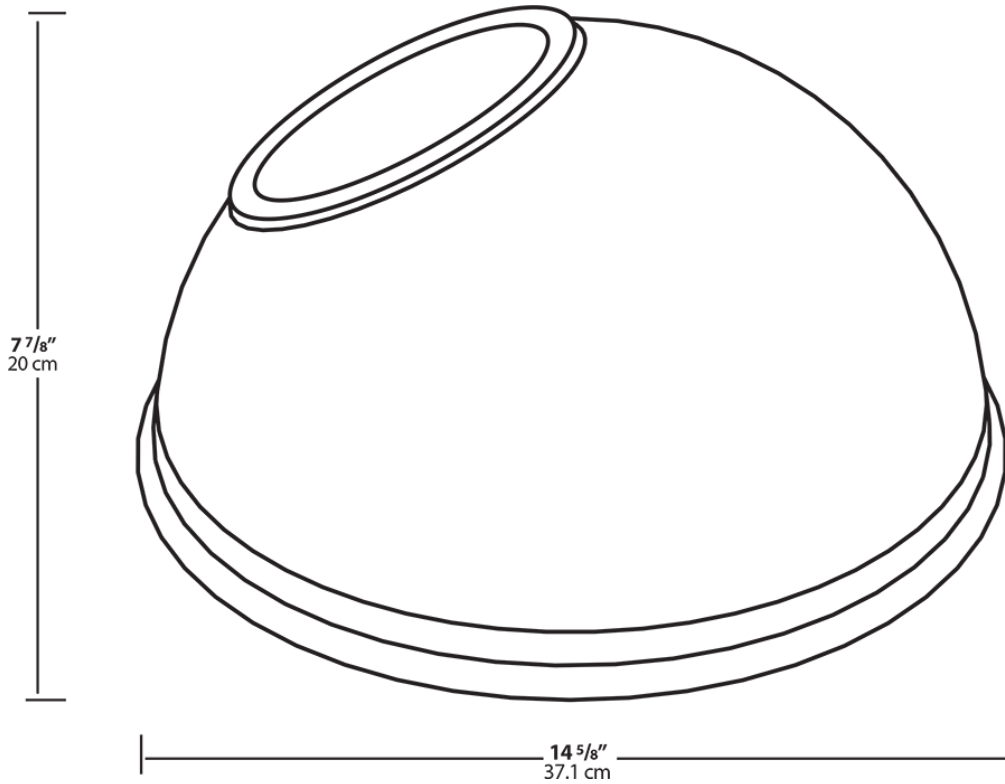

Available in three different shades with Angled Cone, Angled Dome and Straight shade. Also available in 11" or 15" size shade.

Color: Black

Weight: 1.6 lbs

Project:	Type:
Prepared By:	Date:

Technical Specifications

Construction

Component Only:

This is a component for ordering LED Goosenecks. Not a complete fixture without Arm and Head.

Shades:

15" Angled Dome Shade

Construction:

Die cast aluminum

Finish:

Electrical

THD:

4.7% at 120V, 13.8% at 277V

Dimensions

Ordering Matrix

Family	Shade	Size	Finish
GS	AD	11	B

AC = Angled Cone
 AD = Angled Dome
 ST = Straight Shade

11 = 11"
 Blank = 15"