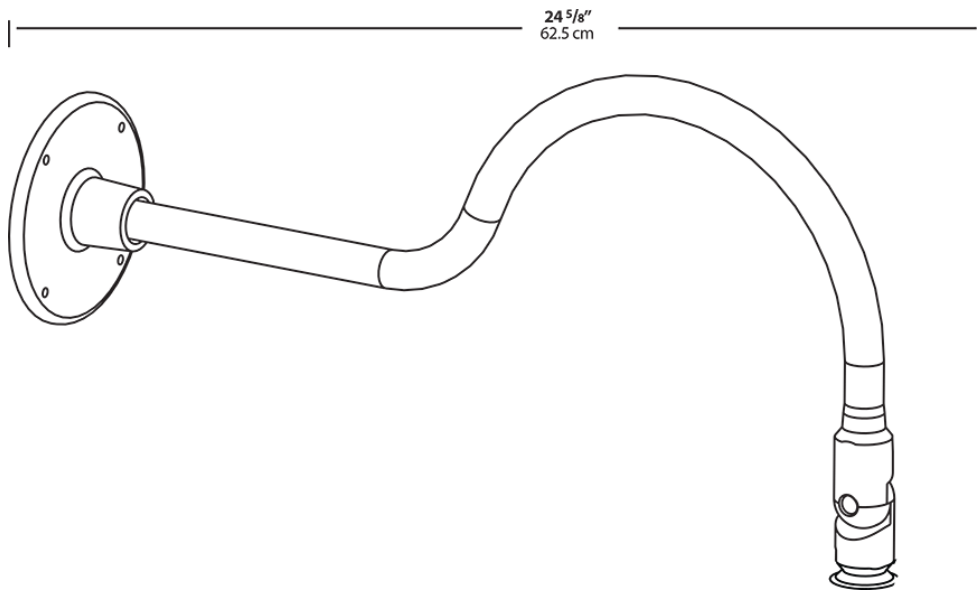

Construction

Diameter:

Diameter of the tube is 1"

Mounting:

The wall plate does not mount to a junction box but directly to the mounting surface with the proper hardware for the surface

Component Only:

This is a component for ordering LED Goosenecks. Not a complete fixture without Shade and Head.

Construction:

Die cast aluminum

Finish:

Formulated for high durability and long-lasting color

Electrical

THD:

4.7% at 120V, 13.8% at 277V

Dimensions