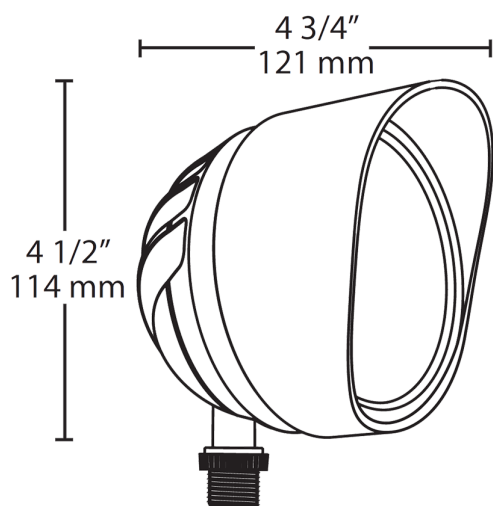

Dimensions

Features

12W LED equivalent to 75W BR30/halogen/wide flood

Mount as an uplight or downlight on a RAB Mighty Post or junction box

Microprismatic diffusion lens for smooth and even light distribution