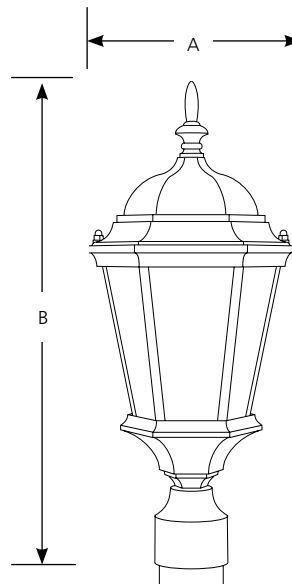

**Specifications:**

General

- Etched glass (-20), Clear beveled glass (-30, -31) panels  
P5482: 3-3/4" top width, 2-5/16" bottom width, 7-1/16" ht.  
P5483: 5-7/16" top width, 3-13/16" bottom width, 8-13/16" ht.
- Painted Antique Bronze (-20), Textured White (-30), Textured Black (-31) finish
- Candle covers match fixture finish
- Die-cast aluminum construction, solid brass interior components
- Each glass panel is replaceable
- Companion Chain hung lantern, Post top lantern, Wall lantern, fixtures are available

Mounting

- Post top mount
- Fits a 3" post or pedestal mount (order separately)

Electrical

- Medium base porcelain socket with nickel-plated brass screw shell (P5482)
- Candelabra base phenolic sockets (P5483)
- Pre-wired

**Welbourne**

**Outdoor**

Catalog No.	Finish		Lamping	Dimensions (Inches)	
	Antique Bronze	Black		A	B
P5482	-20EB	-31EB	1 GU-24 26w	9-3/8	21-3/4

**Specifications:**

General

- Etched glass panels: 3-3/4" top width, 2-5/16" bottom width, 7-1/16" ht.
- Painted Antique Bronze (-20EB), Black (-31EB) finish
- Candle covers match fixture finish
- Die-cast aluminum, solid brass interior components
- Each glass panel is replaceable
- Companion Chain hung lantern, Post top lantern, Wall lantern, fixtures are available

Mounting

- Post top mount
- Fits a 3" post or pedestal mount (order separately)

Electrical

- GU24 base socket
- Pre-wired

Labeling

- cCSAus Wet location listed

Progress Lighting  
 701 Millennium Blvd.  
 Greenville, South Carolina  
 29607