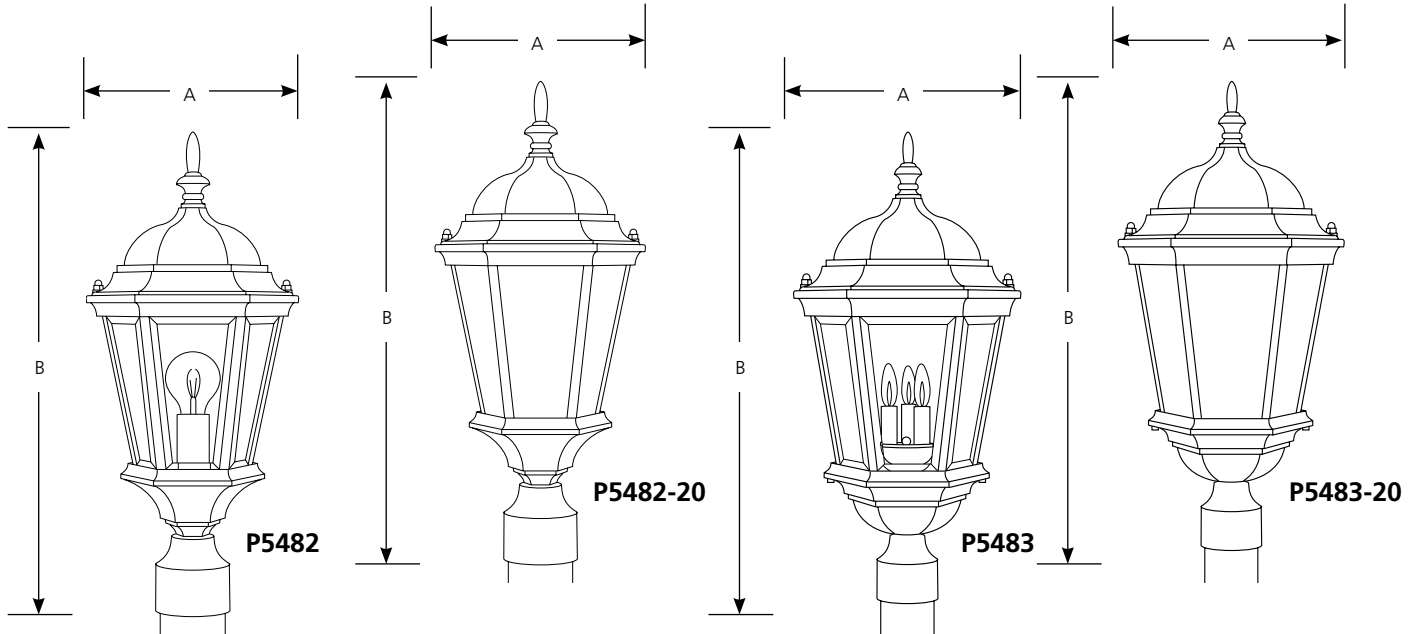

Incandescent

Welbourne

Outdoor

Catalog No.	Finish			Lamping	Dimensions (Inches)		
	Antique Bronze	Textured White	Textured Black		A	B	
P5482	-20	-30	-31	1 (m) 100w	9-3/8	21-3/4	
P5483	-20	-30	-31	3 (c) 60w	12-5/8	25-7/8	

**Specifications:**

General

- Etched glass (-20), Clear beveled glass (-30, -31) panels  
P5482: 3-3/4" top width, 2-5/16" bottom width, 7-1/16" ht.  
P5483: 5-7/16" top width, 3-13/16" bottom width, 8-13/16" ht.
- Painted Antique Bronze (-20), Textured White (-30), Textured Black (-31) finish
- Candle covers match fixture finish
- Die-cast aluminum construction, solid brass interior components
- Each glass panel is replaceable
- Companion Chain hung lantern, Post top lantern, Wall lantern, fixtures are available

Mounting

- Post top mount
- Fits a 3" post or pedestal mount (order separately)

Electrical

- Medium base porcelain socket with nickel-plated brass screw shell (P5482)
- Candelabra base phenolic sockets (P5483)
- Pre-wired

**Welbourne**

**Outdoor**

Catalog No.	Finish		Lamping	Dimensions (Inches)	
	Antique Bronze	Black		A	B
P5482	-20EB	-31EB	1 GU-24 26w	9-3/8	21-3/4

**Specifications:**

General

- Etched glass panels: 3-3/4" top width, 2-5/16" bottom width, 7-1/16" ht.
- Painted Antique Bronze (-20EB), Black (-31EB) finish
- Candle covers match fixture finish
- Die-cast aluminum, solid brass interior components
- Each glass panel is replaceable
- Companion Chain hung lantern, Post top lantern, Wall lantern, fixtures are available