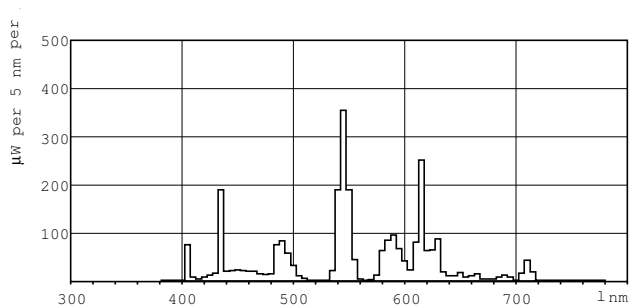

T5 High Output

EAN/UPC - Product	046677290283
Order code	290288
Numerator - Quantity Per Pack	1
Numerator - Packs per outer box	40
Material Nr. (12NC)	927993183522

Net Weight (Piece)	104.500 g
ILCOS Code	FDH-54/35/1B-L/P-G5-16/850

Warnings and Safety

- Lamp contains mercury. Manage in Accord with Disposal Laws. See: www.lamprecycle.org or 1-800-555-0050

Dimensional drawing

Product	D (max)	A (max)	B (max)	B (min)	C (max)
54W/835 Min Bipin T5 HO	17 mm	1149.0 mm	1156.1 mm	1153.7 mm	1163.2 mm
ALTO UNP					

TL5 HO F54T5/835 HO Alto

Photometric data

Lightcolor /835