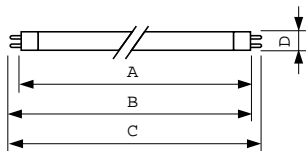

## T5 High Output

EAN/UPC - Product	046677290283
Order code	290288
Numerator - Quantity Per Pack	1
Numerator - Packs per outer box	40
Material Nr. (12NC)	927993183522

Net Weight (Piece)	104.500 g
ILCOS Code	FDH-54/35/1B-L/P-G5-16/850

### Dimensional drawing

Product	D (max)	A (max)	B (max)	B (min)	C (max)
54W/835 Min Bipin T5 HO	17 mm	1149.0 mm	1156.1 mm	1153.7 mm	1163.2 mm
ALTO UNP					