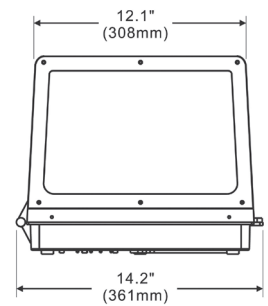

WARRANTY

5-year Limited.
See website for details.
www.nsiindustries.com

DIMENSIONS

ORDERING INFO

CAT. NO.	SYSTEM WATTS	LUMEN OUTPUT	COLOR	MA	INPUT VOLTAGE	CRI	STARTING TEMP.	EQUIVALENT
WP77LED	76.5	5449	4700K	700	120-277VAC	70+	-30 °C	250W MH