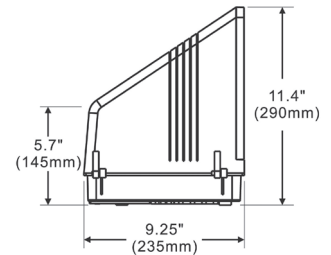

DIMENSIONS

ORDERING INFO

CAT. NO.	SYSTEM WATTS	LUMEN OUTPUT	COLOR	MA	INPUT VOLTAGE	CRI	STARTING TEMP.	EQUIVALENT
WP77LED	76.5	5449	4700K	700	120-277VAC	70+	-30 °C	250W MH