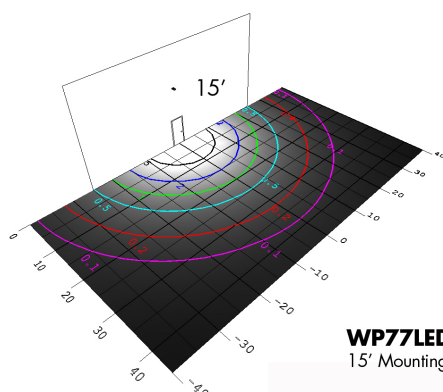

WARRANTY

5-year Limited.
See website for details.
www.nsiindustries.com

DIMENSIONS

ORDERING INFO

CAT. NO.	SYSTEM WATTS	LUMEN OUTPUT	COLOR	MA	INPUT VOLTAGE	CRI	STARTING TEMP.	EQUIVALENT
WP77LED	76.5	5449	4700K	700	120-277VAC	70+	-30 °C	250W MH

PHOTOMETRIC REPORTS

WP77LED
12' Mounting Height

WP77LED
15' Mounting Height

WP77LED
18' Mounting Height