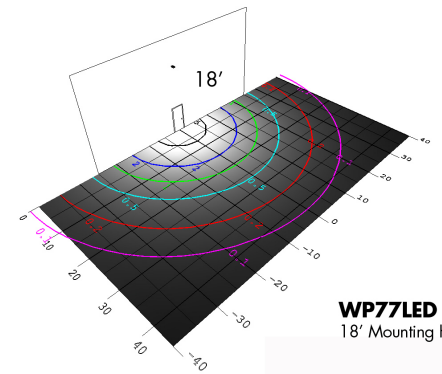

WARRANTY

5-year Limited.
See website for details.
www.nsiindustries.com

DIMENSIONS

ORDERING INFO

CAT. NO.	SYSTEM WATTS	LUMEN OUTPUT	COLOR	MA	INPUT VOLTAGE	CRI	STARTING TEMP.	EQUIVALENT
WP77LED	76.5	5449	4700K	700	120-277VAC	70+	-30 °C	250W MH

PHOTOMETRIC REPORTS

WP77LED
12' Mounting Height

WP77LED
15' Mounting Height

WP77LED
18' Mounting Height