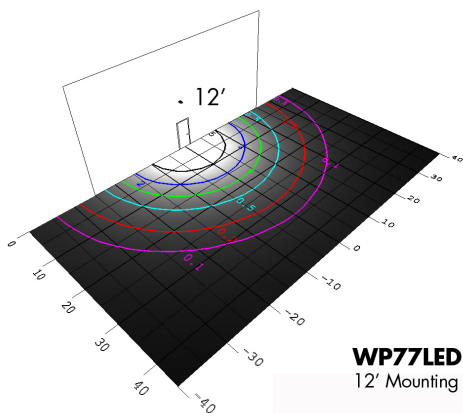

WARRANTY

5-year Limited.
See website for details.
www.nsiindustries.com

DIMENSIONS

ORDERING INFO

CAT. NO.	SYSTEM WATTS	LUMEN OUTPUT	COLOR	MA	INPUT VOLTAGE	CRI	STARTING TEMP.	EQUIVALENT
WP77LED	76.5	5449	4700K	700	120-277VAC	70+	-30 °C	250W MH

PHOTOMETRIC REPORTS

WP77LED
12' Mounting Height

WP77LED
15' Mounting Height

WP77LED
18' Mounting Height