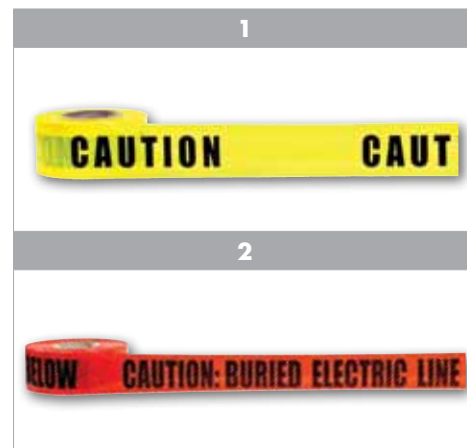

UNDERGROUND LINE TAPE

- Underground tapes are impervious to alkalines, acids and other soil components for the protection, location and identification of underground utility installations. Consists of a 4 mil overall thickness, inert 100 percent virgin low-density polyethylene plastic film formulated for underground use and environmentally safe ink. Custom legends are available, contact NSi for details.

CAT. NO.	COLOR	LEGEND	LENGTH (FT.)	WIDTH (IN.)	STD. CTN. QTY.
ULTD-327	Red	Caution Buried Electric Line Below	1000	3	8
ULTD-342	Orange	Caution Buried Fiber Optic Line Below	1000	3	8
ULTD-343	Yellow	Caution Buried Communication Line Below	1000	3	8
ULTD-626	Yellow	Caution Buried Electric Line Below	1000	6	4
ULTD-627	Red	Caution Buried Electric Line Below	1000	6	4
ULTD-636	Orange	Caution Buried Telephone Line Below	1000	6	4
ULTD-643	Yellow	Caution Buried Communication Line Below	1000	6	4