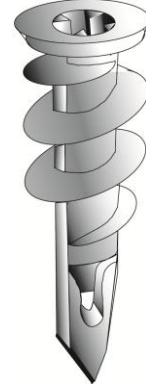

**59522****E-Z ANCOR LITE**

UPC: 085937595225

Country of Origin:

UNSPSC: 31162106

**USA**

Commodity: Pipe anchors

*These one-piece self-drilling wall anchors can be easily screwed into either drywall or into wood studs.*

**Product Attributes**

Brand Name	Minerallac Company
Sub Brand	Cully
Type	Hollow Wall Anchors
Special Features	No hole preparation necessary; pre-drills own small precise hole in gypsum wallboard. Installs quickly and easily with a phillips screwdriver or square drive bit. Can be easily backed-out
Application	Great for overhead applications.
Diameter	3/8" IN
Length	1.313" IN
Material	White Nylon
Holding Weight	25 LBS