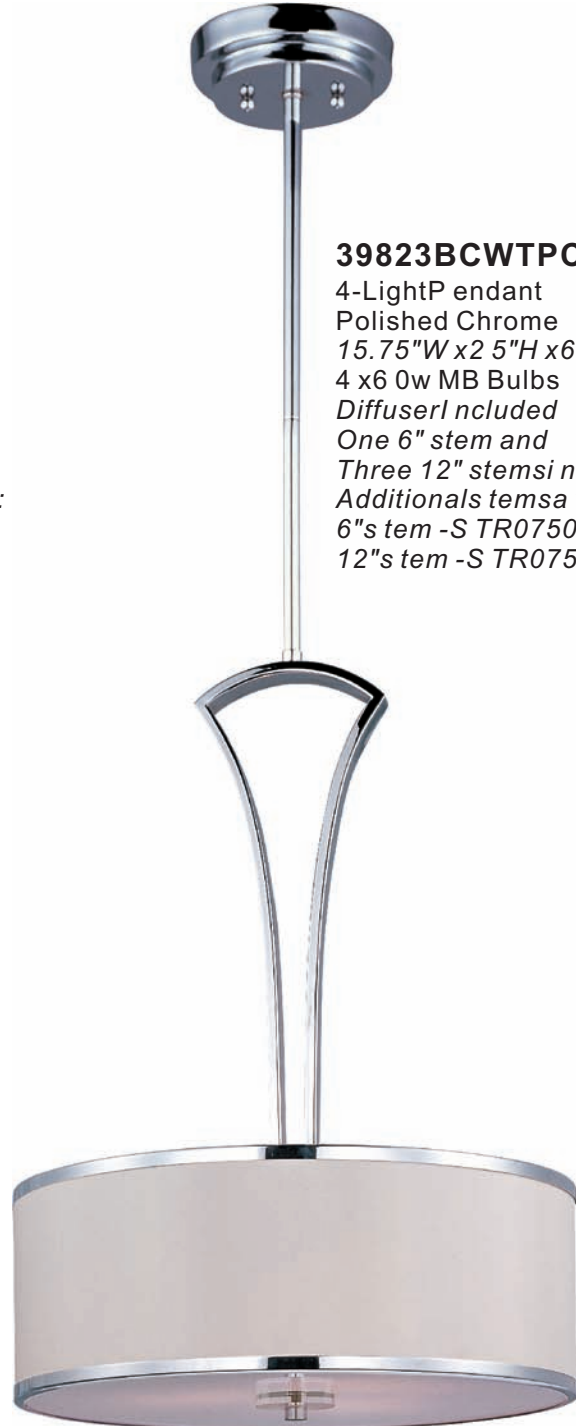

92820BCWTPC
1-Light Mini Pendant
Polished Chrome
8"W x 13"H x 5.7"OAH
1 x 60w G9 Bulb (Included)
Diffuser included
One 6" stem and
Three 12" stems included
Additional stems available:
6" stem -S TR04506PC
12" stem -S TR04512PC

39823BCWTPC
4-Light Pendant
Polished Chrome
15.75"W x 25"H x 6.9"OAH
4 x 60w MB Bulbs
Diffuser included
One 6" stem and
Three 12" stems included
Additional stems available:
6" stem -S TR07506PC
12" stem -S TR07512PC