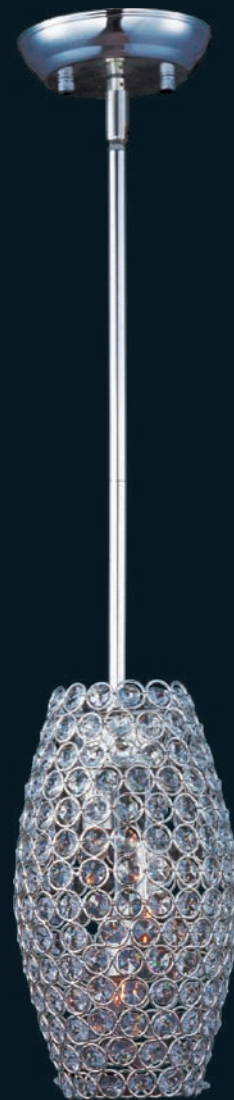

39882 BCBZ,BCPS
3-Light Pendant
6"W x 11"H x 52"OAH
3 x 60w G9 Bulbs (Included)
One 6"stem and
Three 12" stems included.
Additional stems available:
6" stem - STR04006BZ,PS
12" stem - STR04012BZ,PS