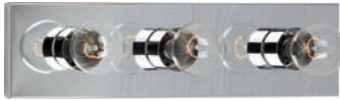

Essentials Collection (Page 364)

4453PC
18"W x 4.25"H x 2.5"Ext.
3 x 60wMB Bulbs