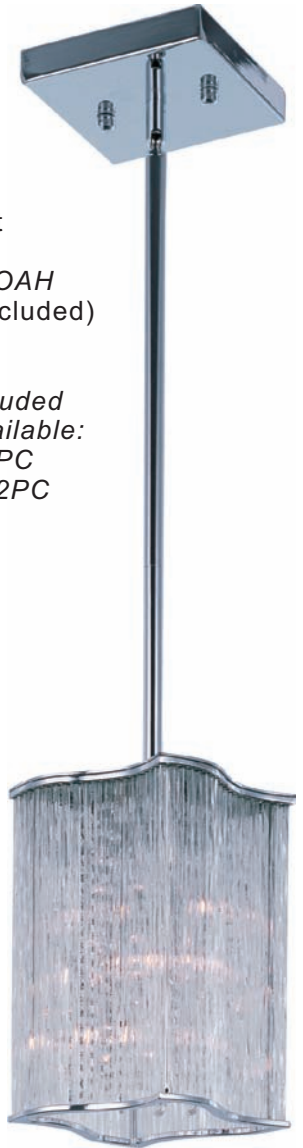

120°

39705CLPC

20-Light Chandelier
Polished Chrome
25.25"W x 10"H x 55"OAH
20 x 25w G9 Bulbs (Included)
Crystal Included
Two 6" stems and
Six 12" stems included
Additional stems available:
6" stem - STR06206PC
12" stem - STR06212PC