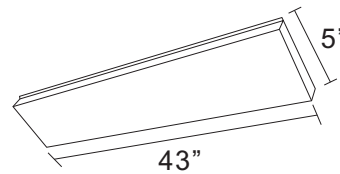

43" 1-Light Fluorescent
87809WT White
43"L x 5"W x 1.25"H
1 F26 T5 (Included) / 2700 Lumens / 7,500 Hours