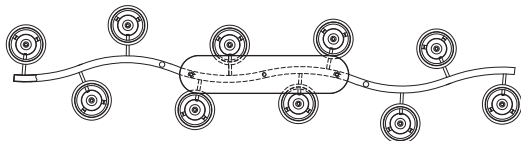

Bayview collection

Bayview collection's curved metal frame finished in Bronze supports Frost glass within Clear glass cylinders. Each cylinder support is open on the bottom to allow light from the included xenon lamps to filter down as well as up into the room.

22348CLFTBZ

10-Light Chandelier

Bronze

59"L x 12"W x 8.5"H x 47"OAH

10 x 60w G9 Bulbs (Included)

Two 6" stems and

Six 12" stems included

Additional stems available:

6" stem - STR06206BZ

12" stem - STR06212BZ