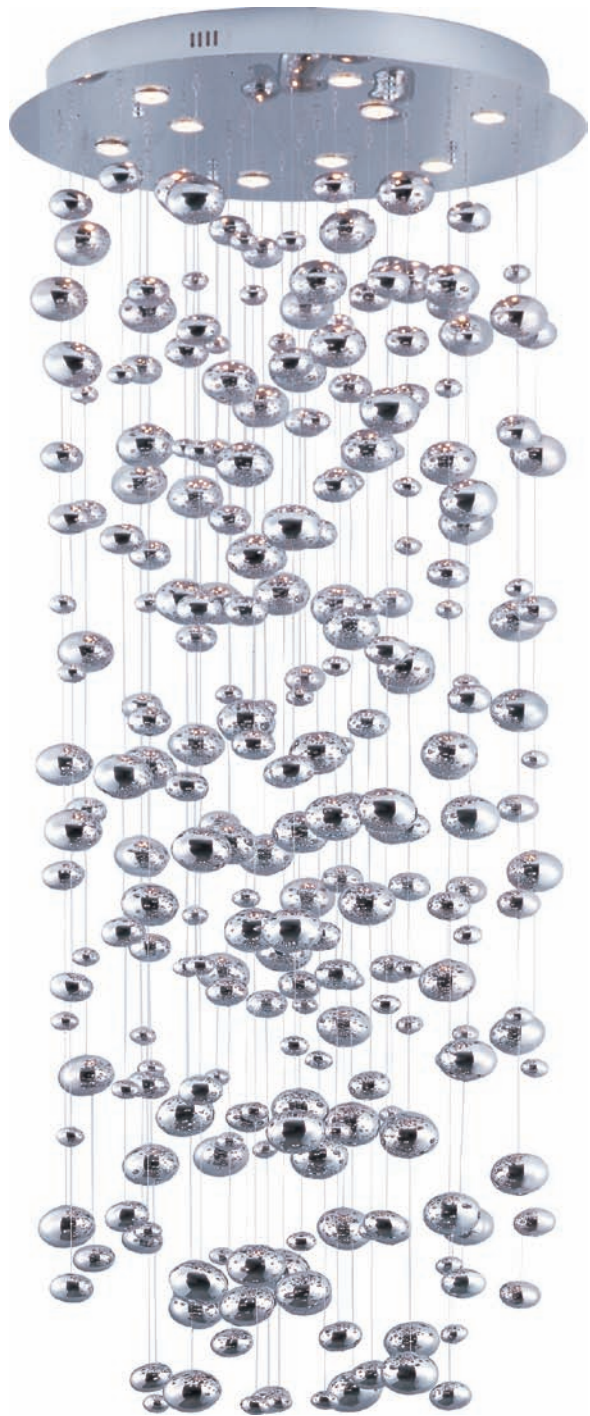

Dew collection

Dew's drops of Chrome plated glass are randomly displayed as if floating in air. The metal pan, finished in Polished Chrome, is available in choice of halogen or long life, energy efficient LED light.

39855PCPC
9-Light Chandelier
Polished Chrome
31.5"W x 72"H
9 x 50w Halogen GU10 MR16
Bulbs (Included)
15,300 Rated Lumens

39853PCPC
9-Light Chandelier
Polished Chrome
31.5"W x 33"H
9 x 50w Halogen GU10 MR16
Bulbs (Included)
15,300 Rated Lumens

Dew LED collection

Dew LED Features

- 3500 K color temperature
- 40,000 rated life hours
- Replaceable LED bulbs
- Dimmable using Lutron® C.L.™ or Leviton® Universal dimmers

39863PCPC
9-Light LED Chandelier
Polished Chrome
31.5"W x 33"H
9 x 4w LED GU10 MR16
Bulbs (Included)
2,250 Rated Lumens

39865PCPC
9-Light LED Chandelier
Polished Chrome
31.5"W x 72"H
9 x 4w LED GU10 MR16
Bulbs (Included)
2,250 Rated Lumens