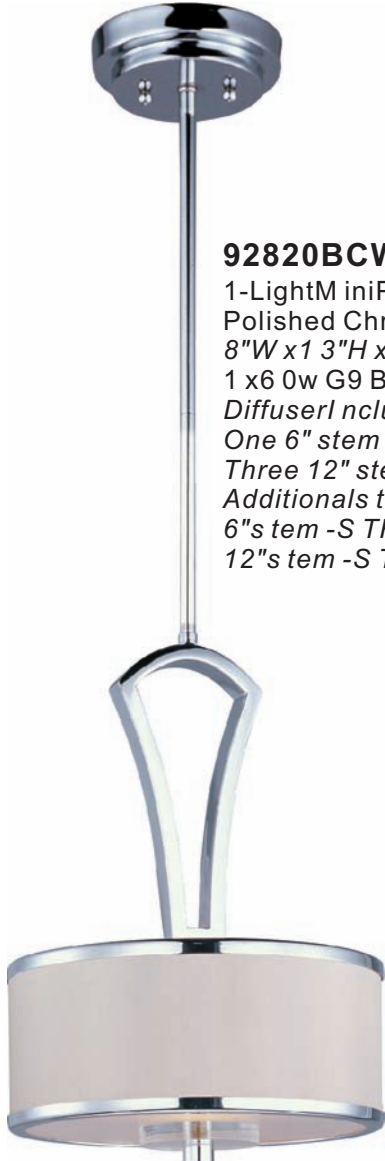

92820BCWTPC
1-Light Mini Pendant
Polished Chrome
8"W x 13"H x 5.7"OAH
1 x 60w G9 Bulb (Included)
Diffuser included
One 6" stem and
Three 12" stems included
Additional stems available:
6" stem -S TR04506PC
12" stem -S TR04512PC