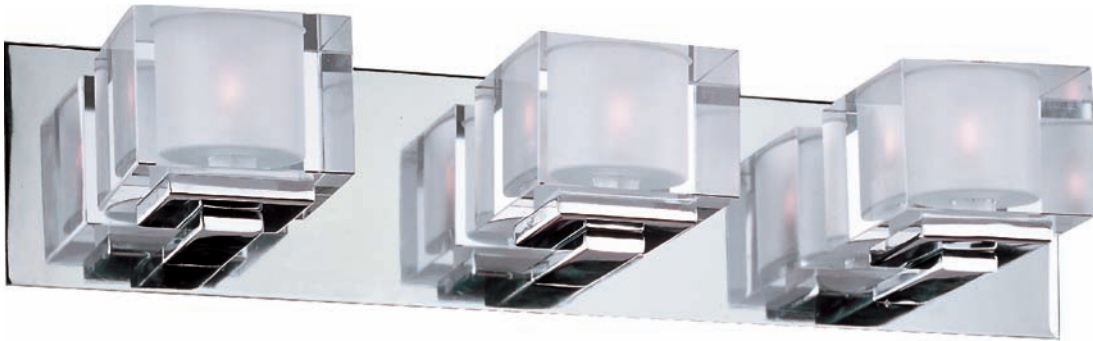

10003CLPC
3-Light Bath Vantiy
Polished Chrome
21.5"W x 4.5"H x 5.25"Ext.
3 x 60w G9 Bulbs (Included)