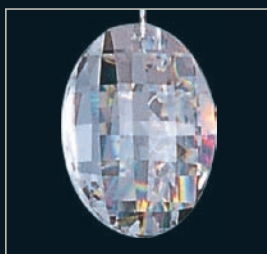

Jewel collection

39928BCPC

23-Light Flush Mount
Polished Chrome
36"L x 20"W x 13.5"H
23 x 25w G9 Bulbs (Included)

39920BCPC

12-Light Flush Mount
Polished Chrome
17.75"W x 14"H
12 x 25w G9 Bulbs (Included)