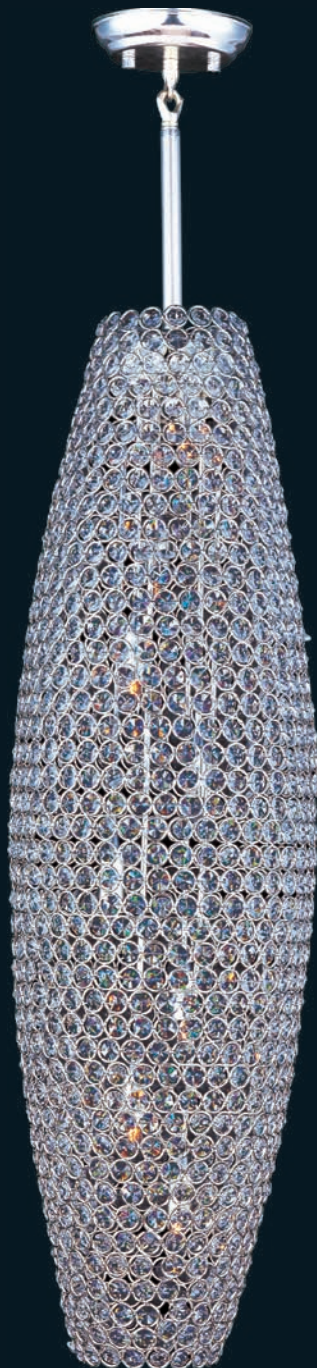

10 x 60w G9 Bulbs (Included)

Two 6" stems and Six 12" stems included

Additional stems available:

6" stem - STR04706BZ, PS

12" stem - STR04712BZ, PS

Glimmer collection

39884 BCBZ,BCPS
12-Light Pendant
10.5"W x 49"H x 88"OAH
12 x 40w G9 Bulbs (Included)
One 6"stem and
Three 12" stems included.
Additional stems available:
6" stem - STR04706BZ,PS
12" stem - STR04712BZ,PS