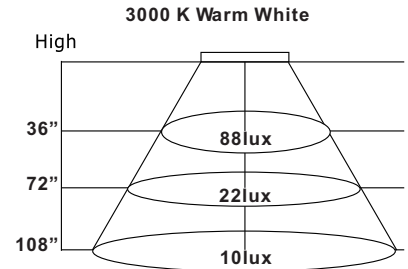

Add-On Discs

- **53850AL** Brushed Aluminum
- **53850BRZ** Anodized Bronze
- **53850WT** White
- 2.75"W x .5"H
- 1 x .6w LED (Integrated)
- 220 Rated Lumens

Motion Sensor

53812BK Black
1"D x 2.25"L x 1.15"W

- Turns CounterMax MX-LD-R system on and off by infrared sensor
- Once the sensor, with a range of 20', detects motion through body heat, it will turn the system on
- After 15 minutes of no motion detected, the sensor will turn the system off.
- Installed between driver and distributor
- Includes one 6" input cord and two 24" output cords

Touch Dimmer

53811WT White
53811BK Black
3"L x 1.2"W x .6"H

- Dims CounterMax MX-LD-R system and turns the system on or off
- A tap turns the system on or off, a continuous hold for full range dimming.
- Installed between driver and distributor
- Includes one 10" input cord and one 45" output cord

Extension Cords

Used to extend distance between distributor and LED disc.
A maximum of 84" can be used between distributor and an LED disc.

- 24" **53807WT** White
- 24" **53807BK** Black
- 48" **53809WT** White
- 48" **53809BK** Black

Plastic Wire Clip

53255

.5"W x 0.25"H x 1"L