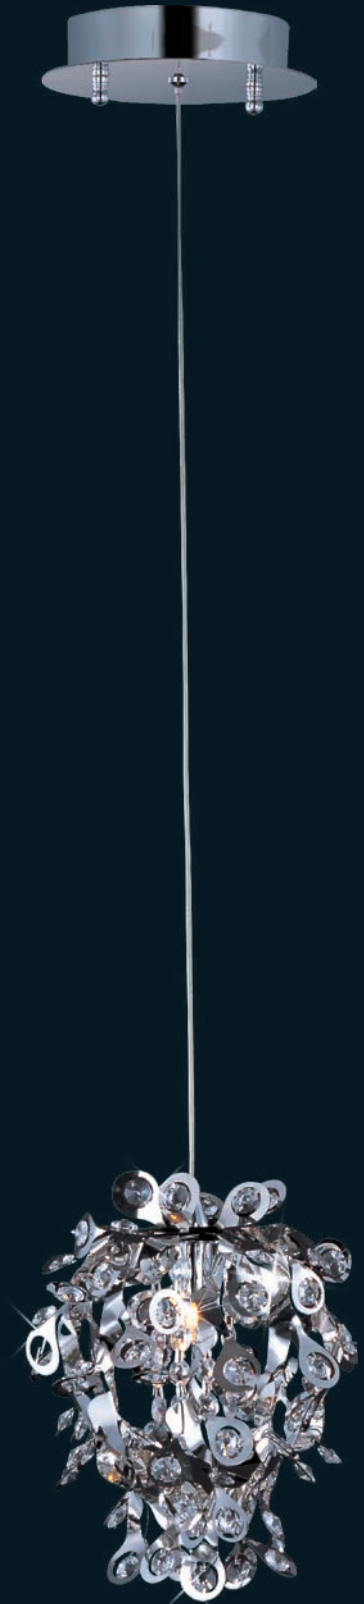

94200BCPC
1-Light Mini Pendant
Polished Chrome
8"W x 9.75"H x 130"OAH
1 x 40w G9 Bulb (Included)