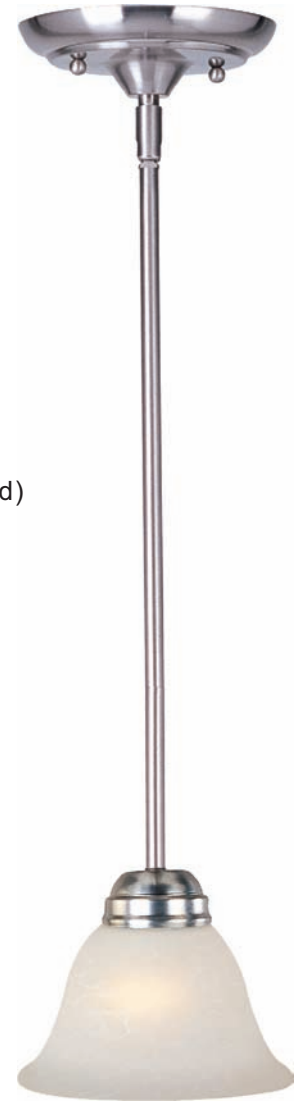

85139ICSN

1-Light Mini Pendant
Satin Nickel
6.5"W
1 x 13w GU24 Bulb (Included)
900 Rated Lumens
Additional stems available:
6" order STR06206SN
12" order STR06212SN
One 6" stem and
Three 12" stems included.

CA
T24 120°