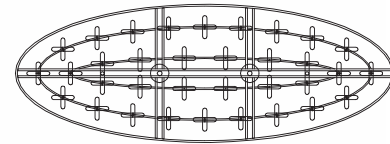

Cirque collection

Chains of faceted crystal rings are linked together by Polished Chrome jewelry bands that cascade from the top and through the fixture. The exterior shade of wave-like metal encases multi-faceted Beveled Crystal jewels, which sparkle from the light of the Xenon lamps included with each fixture.

Exclusive Design

By

23097BCPC

12-Light Chandelier

Polished Chrome

32.5"L x 12"W x 27"H x 53.75"OAH

12 x 40w G9 Bulbs (Included)

Four 6" stems and

Two 12" stems included.

Additional stems available:

6" stem - STR06206PC

12" stem - STR06212PC