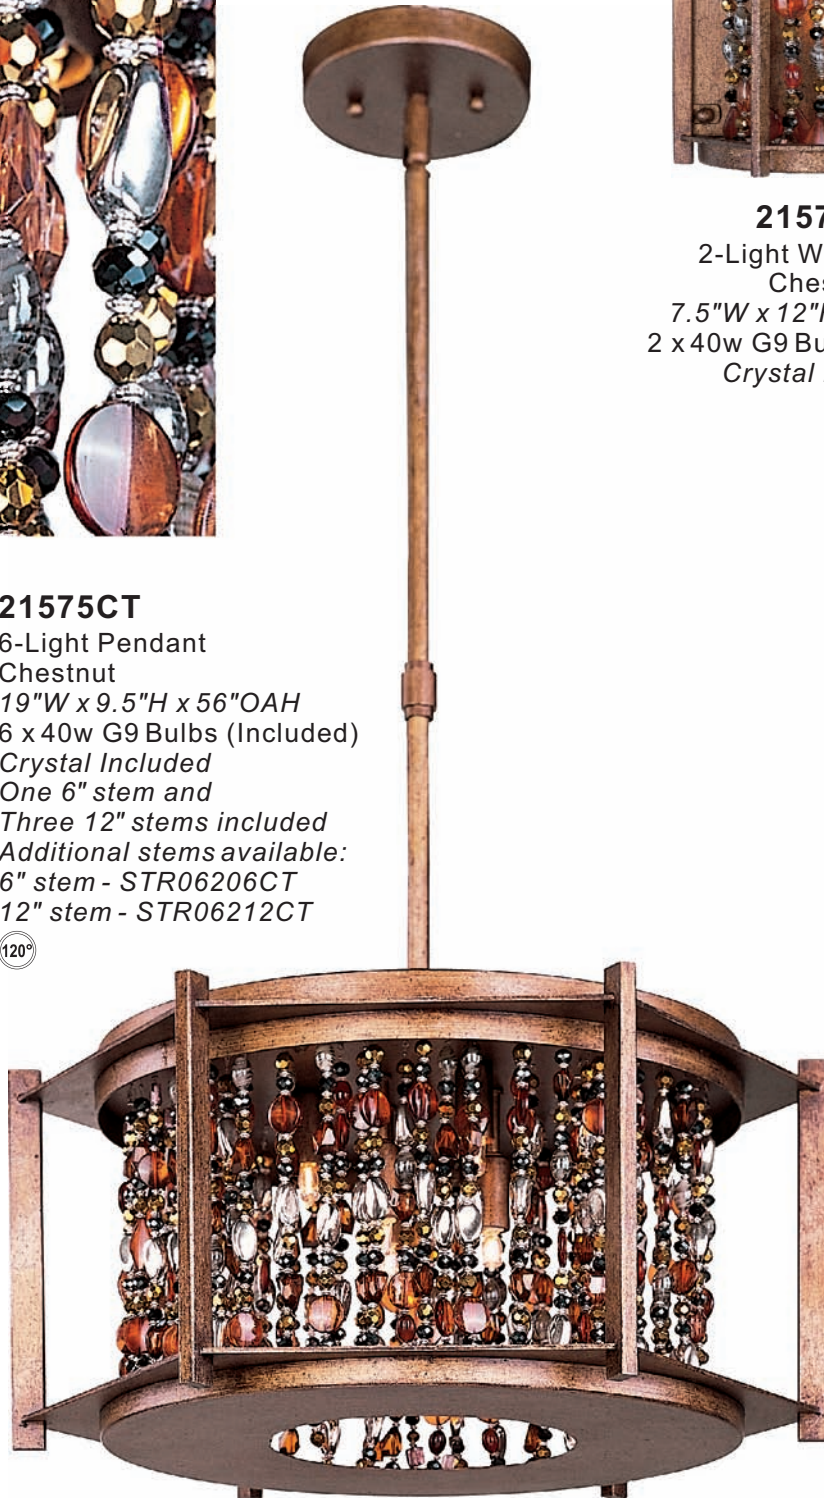

21579CT

2-Light Wall Sconce
Chestnut
7.5"W x 12"H x 4.25"Ext.
2 x 40w G9 Bulbs (Included)
Crystal Included

21575CT

6-Light Pendant
Chestnut
19"W x 9.5"H x 56"OAH
6 x 40w G9 Bulbs (Included)
Crystal Included
One 6" stem and
Three 12" stems included
Additional stems available:
6" stem - STR06206CT
12" stem - STR06212CT