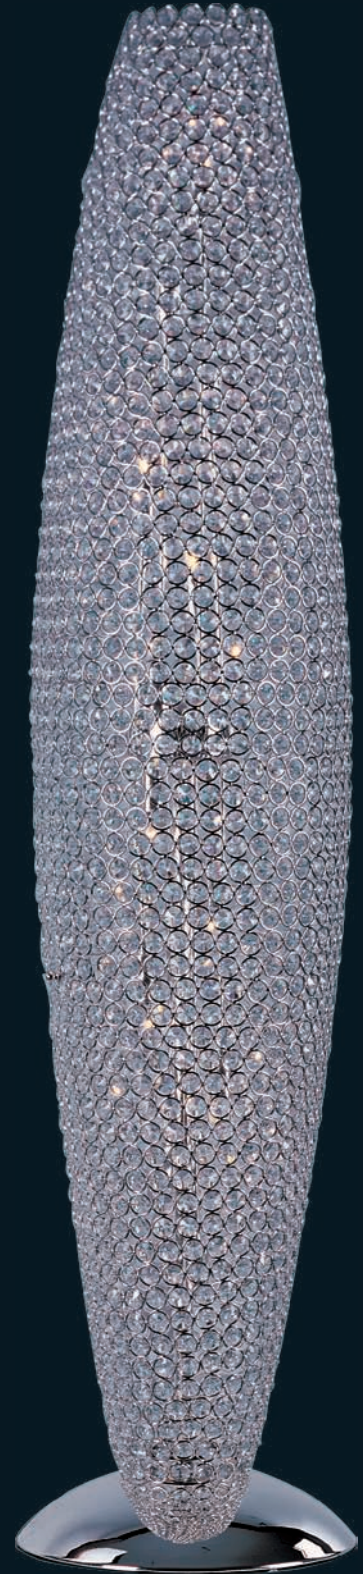

39893BCPS
12-Light Floor Lamp
Polished Silver
11"W x 49"H
12 x 40w G9 Bulbs (Included)