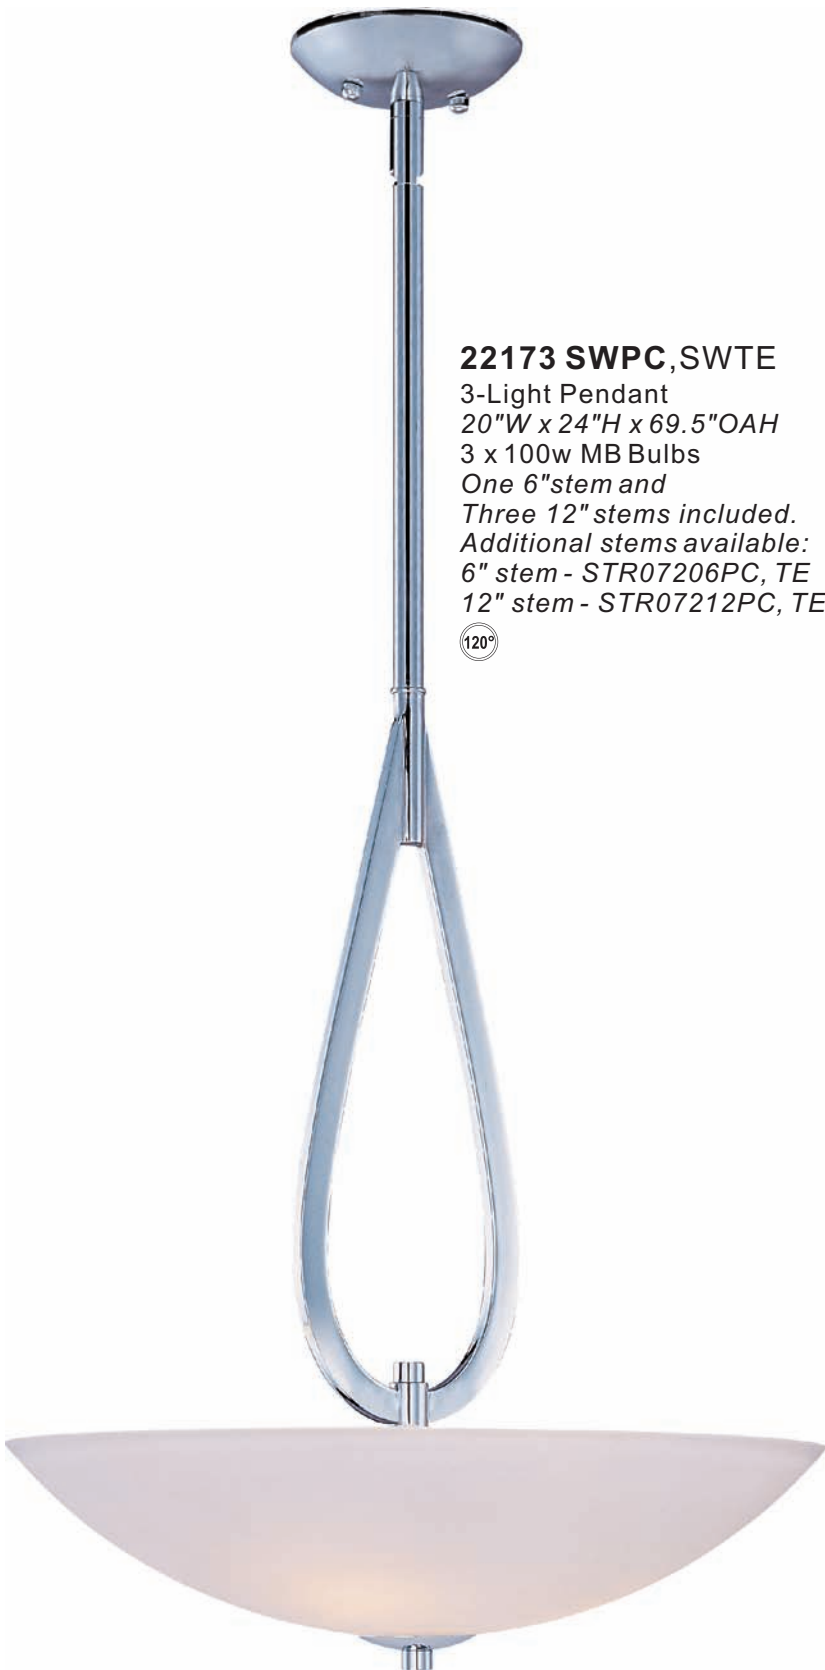

6-Light Chandelier
26.25"W x 26.5"H x 71.5"OAH
6 x 100w MB Bulbs
One 6" stem and
Three 12" stems included.
Additional stems available:
6" stem - STR07206PC, TE
12" stem - STR07212PC, TE

22173 SWPC, SWTE
3-Light Pendant
20"W x 24"H x 69.5"OAH
3 x 100w MB Bulbs
One 6" stem and
Three 12" stems included.
Additional stems available:
6" stem - STR07206PC, TE
12" stem - STR07212PC, TE