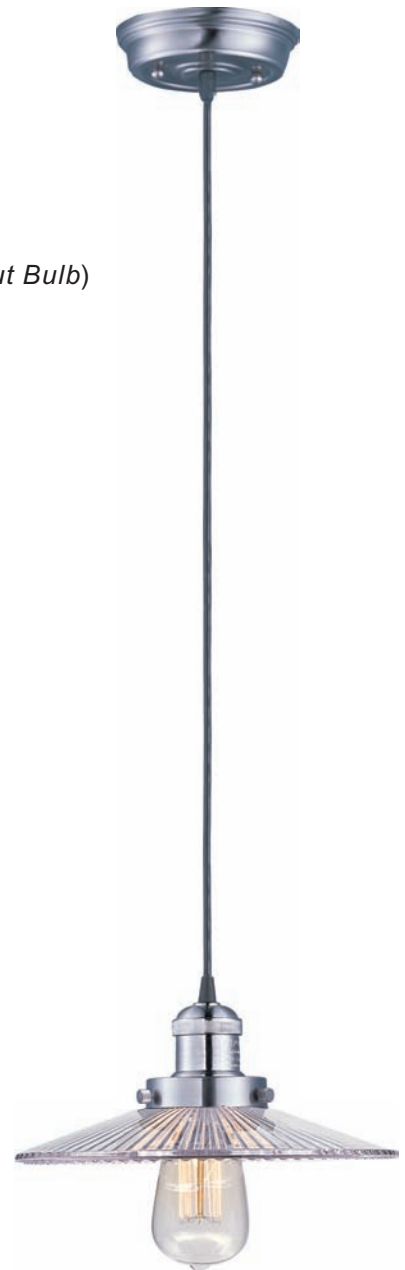

25022 ACP, BZ, PN, SN (Without Bulb)
25022 ACP/BUI, BZ/BUI,
PN/BUI, SN/BUI (With Bulb)
 1-Light Pendant
 11"W x 6.75"H x 65.75"OAH
 1 x 60w MB Bulb

25024 ACP, BZ, PN, SN (Without Bulb)
25024 ACP/BUI, BZ/BUI,
PN/BUI, SN/BUI (With Bulb)
 1-Light Pendant
 10"W x 6.75"H x 65.75"OAH
 1 x 60w MB Bulb