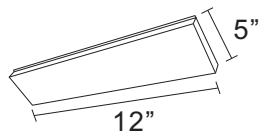

Direct Wire Fluorescent Under cabinet Lighting

Features

- T-5 high lumen technology
- 3100 K color temperature
- Full size knockouts
- Long life fluorescent lamps

This direct wire collection of fluorescent under cabinet lights boasts T-5 high lumen technology in sizes from 12" to 43" in length. Full size knockouts allow for easy installation in any application.

12" 1-Light Fluorescent
87805WT White
12"L x 5"W x 1.25"H
1 F8 T5 (Included) / 400 Lumens / 7,500 Hours