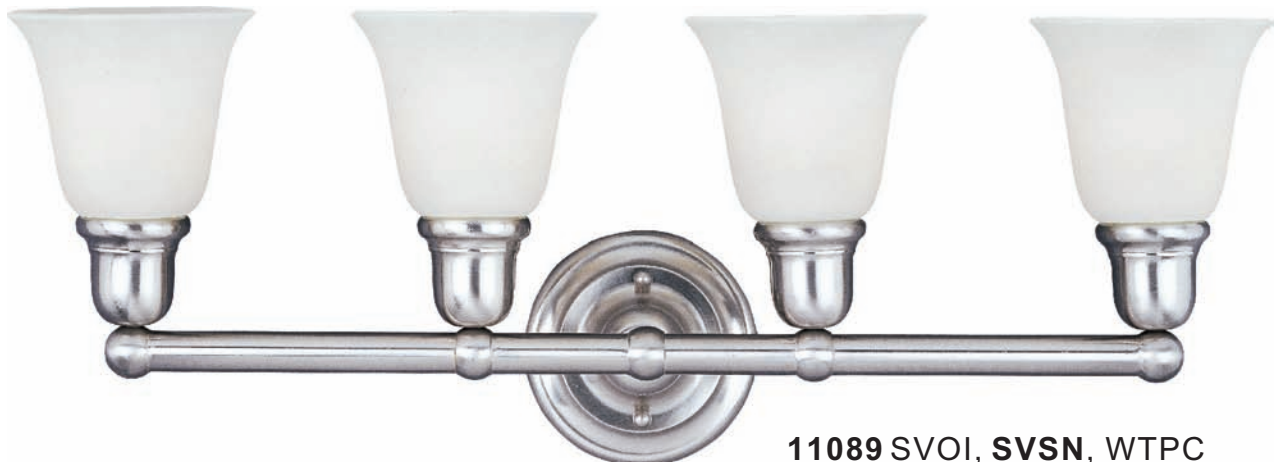

11089 SVOI, SVSN, WTPC

4-Light Bath Vanity
30.5"W x 10"H x 7"Ext.
4 x 100w MB Bulbs

Mini Hi-Bay collection

Small pendants reminiscent of yesteryear are available in your choice of Bronze, Antique Copper, Satin Nickel, and Polished Nickel. In addition to the numerous metal shades, glass shades in Clear, Mirror Smoke, and Satin White are also offered. The optional Antique Replica light bulb adds to the authentic look.