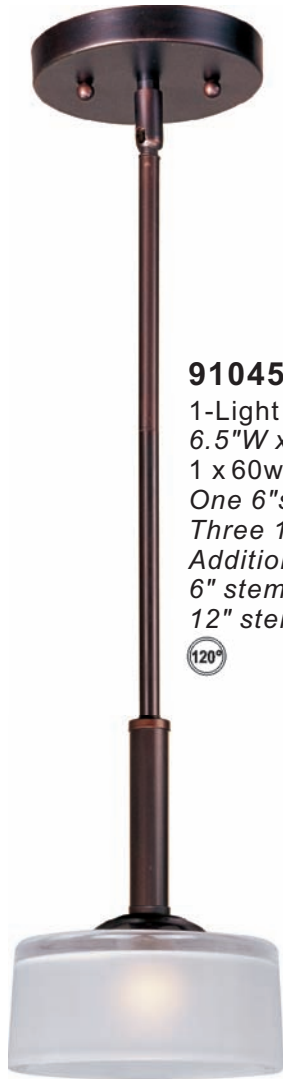

5-Light Chandelier
30"W x 22"H x 66"OAH
5 x 75w G9 Bulbs (Included)
One 6" stem and
Three 12" stems included.

Additional stems available:
6" stem - STR07206OI, PC
12" stem - STR07212OI, PC

120°

91045 FTOI, FTFC
1-Light Mini Pendant
6.5"W x 11.25"H x 53.25"OAH
1 x 60w G9 Bulb (Included)
One 6" stem and
Three 12" stems included.
Additional stems available:
6" stem - STR04506OI, PC
12" stem - STR04512OI, PC