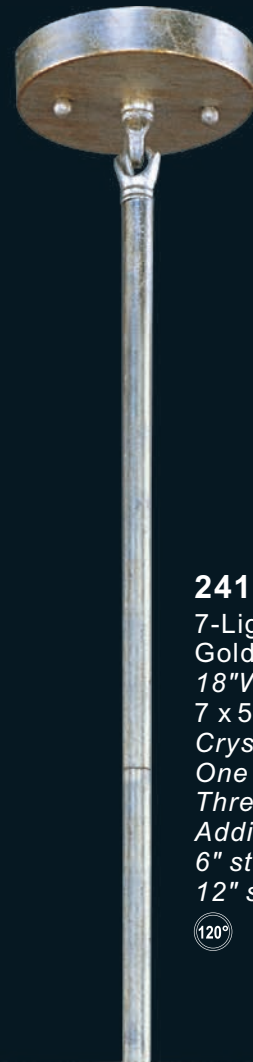

24154BCGS
7-Light Pendant
Golden Silver
18"W x 8"H x 52"OAH
7 x 50w G9 Bulbs (Included)
Crystal Included
One 6" stem and
Three 12" stems included.
Additional stems available:
6" stem - STR06206GS-A
12" stem - STR06212GS-A

120°