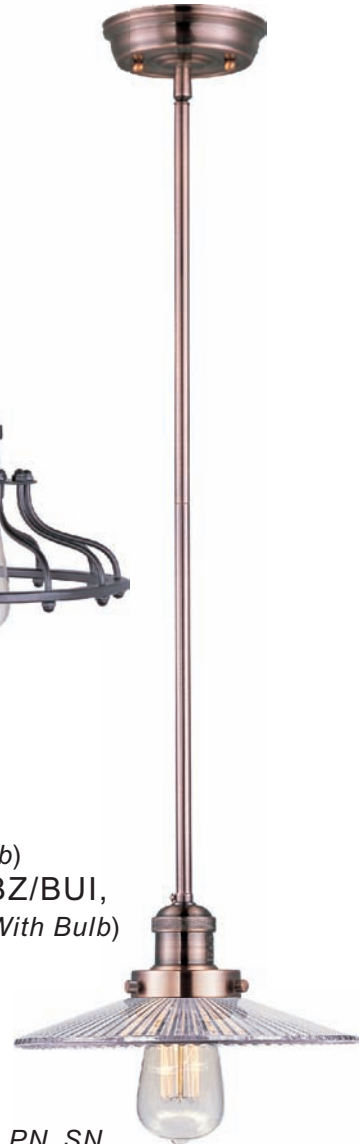

25044 ACP, BZ,
PN, SN (Without Bulb)
25044 ACP/BUI, BZ/BUI,
PN/BUI, SN/BUI (With Bulb)

1-Light Pendant
10"W x 5.75"H x 50"OAH
1 x 60w MB Bulb
One 6" stem and
Three 12" stems included
Additional stems available:
6" stem - STR04506ACP, BZ, PN, SN
12" stem - STR04512ACP, BZ, PN, SN

25045 CLACP, CLBZ,
CLPN, CLSN (Without Bulb)
25045 CLACP/BUI, CLBZ/BUI,
CLPN/BUI, CLSN/BUI (With Bulb)

1-Light Pendant
10"W x 4.5"H x 48.75"OAH
1 x 60w MB Bulb
One 6" stem and
Three 12" stems included
Additional stems available:
6" stem - STR04506ACP, BZ, PN, SN
12" stem - STR04512ACP, BZ, PN, SN