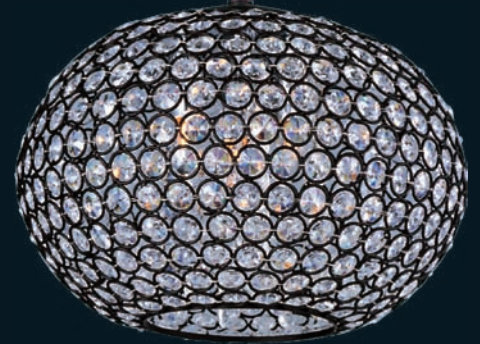

39877 BCBZ, BCPS

3-Light Pendant
11"W x 10"H x 49"OAH
3 x 60w G9 Bulbs (Included)
One 6" stem and
Three 12" stems included.
Additional stems available:
6" stem - STR04706BZ, PS
12" stem - STR04712BZ, PS