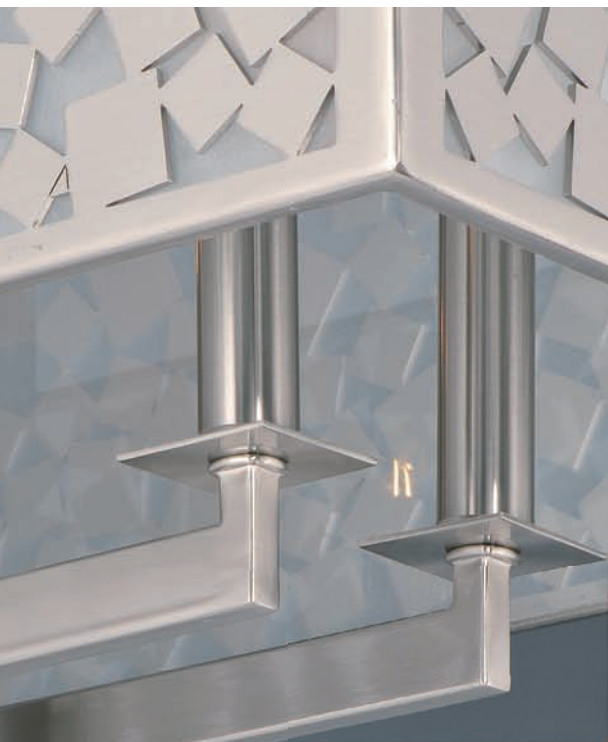

Matrix collection