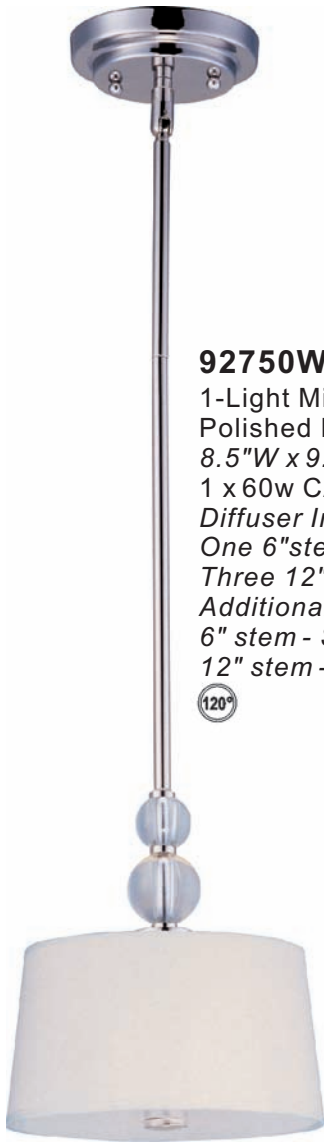

Rondo collection

92750WTPN
1-Light Mini Pendant
Polished Nickel
8.5"W x 9.75"H x 54.5"OAH
1 x 60w CABulb
Diffuser Included
One 6"stem and
Three 12" stems included.
Additional stems available:
6" stem - STR04506PN
12" stem - STR04512PN