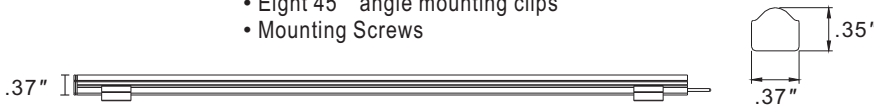

Length	Diodes	Lumens	Wattage	Voltage	Beam Angle	Color Temp
5"	12	65	0.96	12V	70°	3000 K
10"	24	130	1.92	12V	70°	3000 K
16.5"	42	227	3.36	12V	70°	3000 K

Motion Sensor

53812BK Black
1"D x 2.25"L x 1.15"W

- Turns CounterMax MX-LMC system on and off by infrared sensor
- Once the sensor, with a range of 20', detects motion through body heat, it will turn the system on
- After 15 minutes of no motion detected, the sensor will turn the system off.
- Installed between driver and distributor
- Includes one 6" input cord and two 24" output cords