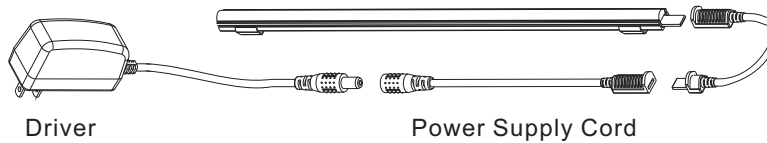

**Add-On Kit
53804BRZ**

One Add-On kit can be used with either starter kit and Includes:

- Two 10" CounterMax MX-LMC LED mini channels
- Two 5" CounterMax MX-LMC LED mini channels
- Eight flat mounting clips
- Eight 45° angle mounting clips
- Mounting Screws

Length	Diodes	Lumens	Wattage	Voltage	Beam Angle	Color Temp
5"	12	65	0.96	12V	70°	3000 K
10"	24	130	1.92	12V	70°	3000 K
16.5"	42	227	3.36	12V	70°	3000 K

Motion Sensor

53812BK Black
1"D x 2.25"L x 1.15"W

- Turns CounterMax MX-LMC system on and off by infrared sensor
- Once the sensor, with a range of 20', detects motion through body heat, it will turn the system on
- After 15 minutes of no motion detected, the sensor will turn the system off.
- Installed between driver and distributor
- Includes one 6" input cord and two 24" output cords