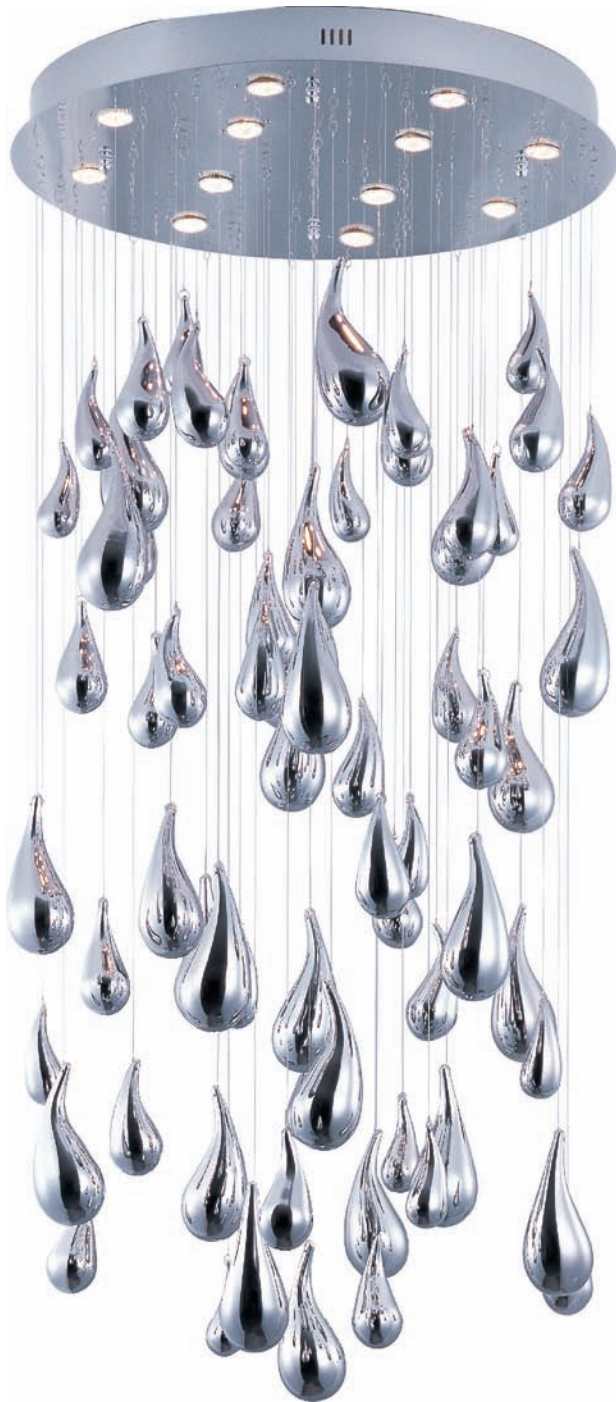

Rain collection

Rain's hand blown plated Chrome glass raindrops gracefully fall from the sky supported by a metal pan finished in Polished Chrome. The raindrops shimmer under the choice of halogen or long life, energy efficient LED light.

39850PCPC

12-Light Chandelier
Polished Chrome
31.5"W x 72"H
12 x 50w Halogen GU10 MR16
Bulbs (Included)
20,400 Rated Lumens

39860PCPC

12-Light LED Chandelier
Polished Chrome
31.5"W x 72"H
12 x 4w LED GU10 MR16
Bulbs (Included)
3,000 Rated Lumens

Rain LED collection

Rain LED Features

- 3500 K color temperature
- 40,000 rated life hours
- Replaceable LED bulbs
- Dimmable using Lutron® C.L.™ or Leviton® Universal dimmers