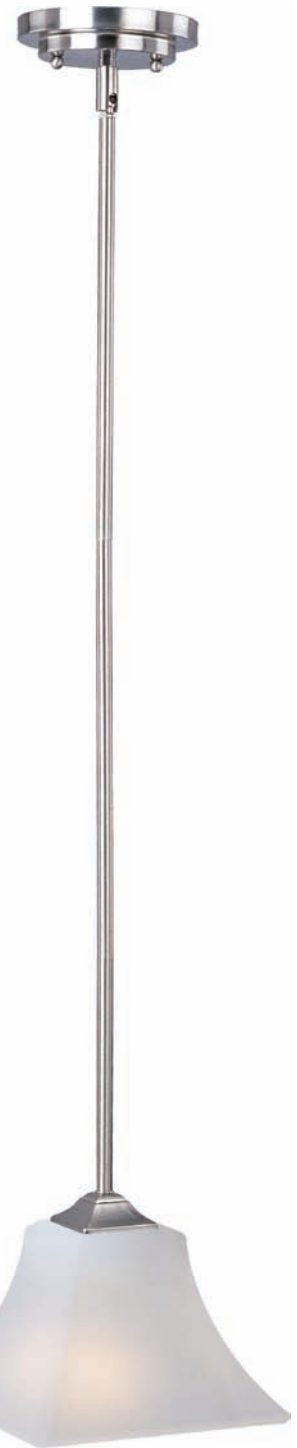

83102FTSN

1-Light Mini Pendant
Satin Nickel
8"W
1 x 13w GU24 Bulbs (Included)
900 Rated Lumens
Additional stems available:
6" order STR04506SN
12" order STR04512SN
One 6" stem and Three 12"
stems included.