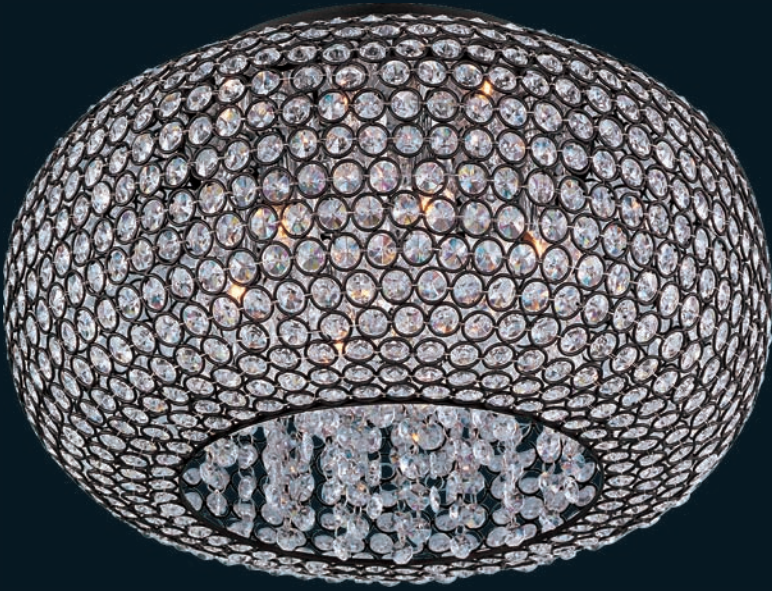

39876 BCBZ,BCPS
6-Light Flush Mount
18"W x 8.75"H
6 x 40w G9 Bulbs (Included)