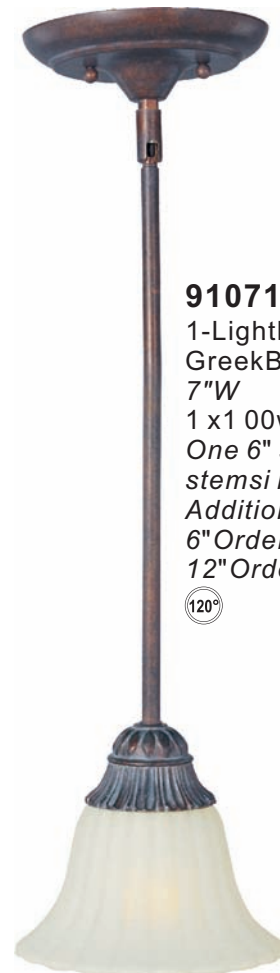

2772SVGB
 2-Light Pendant
 Greek Bronze
 20"W x 27"H
 2 x 100w MB Bulbs

91071SVGB
 1-Light Mini Pendant
 Greek Bronze
 7"W
 1 x 100w MB Bulb
 One 6" stem and Three 12" stems included
 Additional stems available:
 6" Order-STR04506GB
 12" Order-STR04512GB