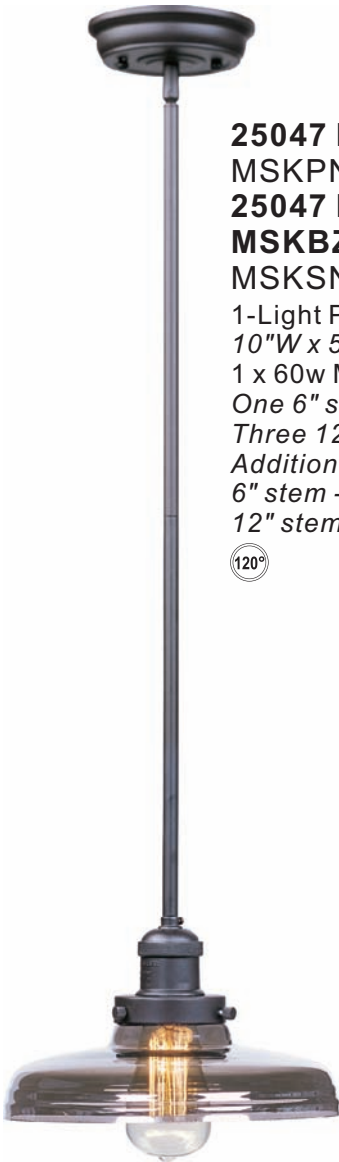

Mini Hi-Bay collection

25047 MSKACP, MSKBZ, MSKPN, MSKSN (Without Bulb)
25047 MSKACP/BUI, MSKBZ/BUI, MSKPN/BUI, MSKSN/BUI (With Bulb)
1-Light Pendant
10"W x 5.75"H x 50"OAH
1 x 60w MB Bulb
One 6" stem and
Three 12" stems included
Additional stems available:
6" stem - STR04506ACP, BZ, PN, SN
12" stem - STR04512ACP, BZ, PN, SN