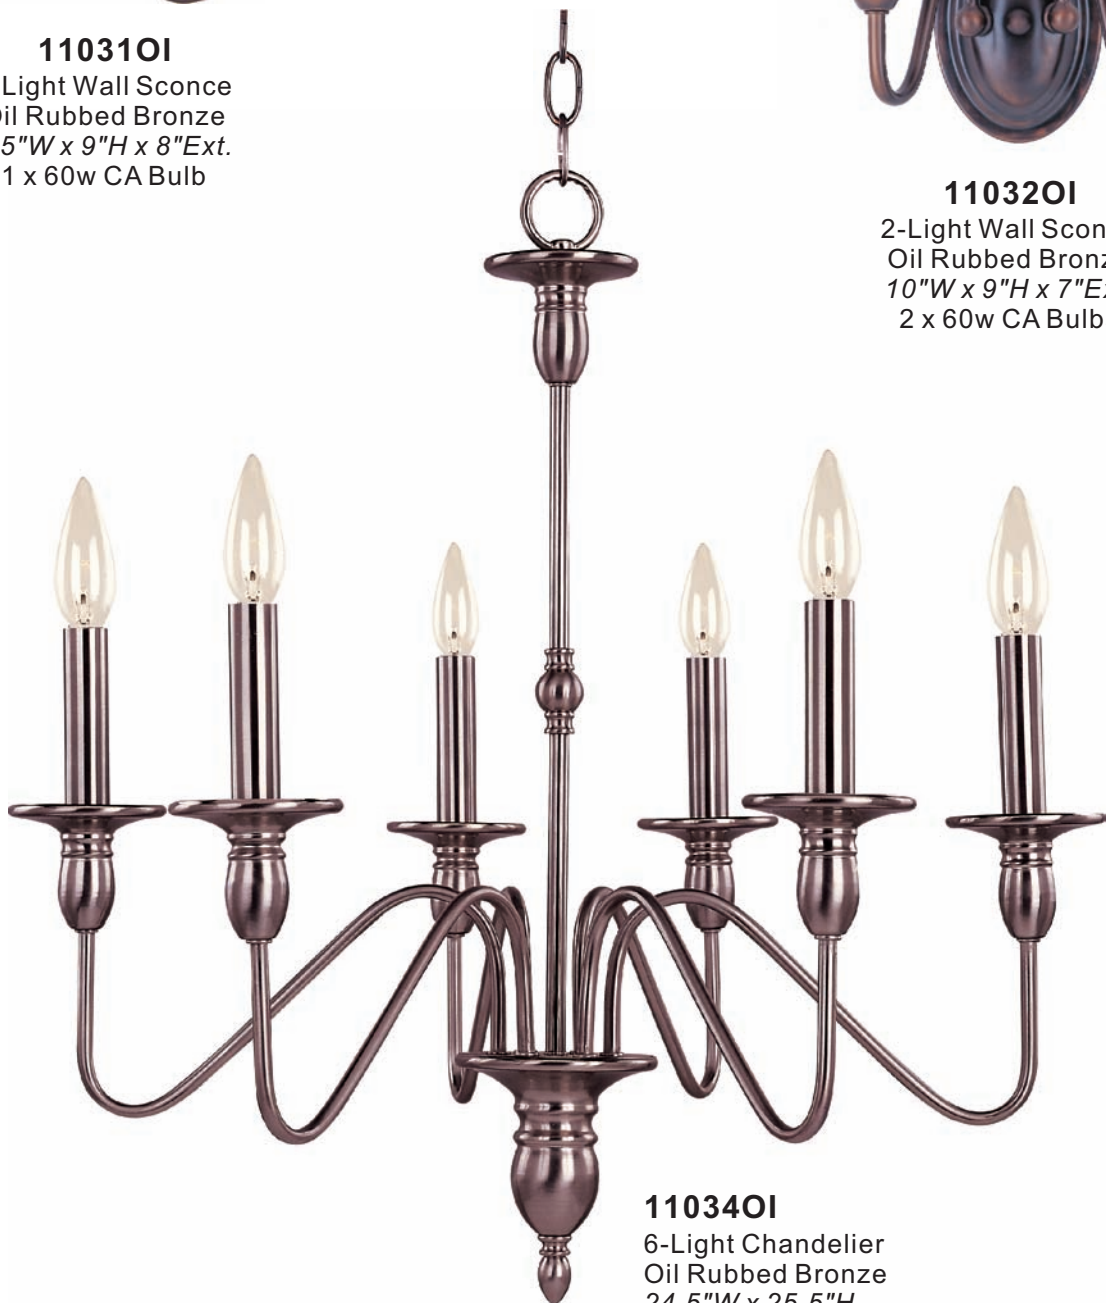

110340I
6-Light Chandelier
Oil Rubbed Bronze
24.5"W x 25.5"H
6 x 60w CA Bulbs