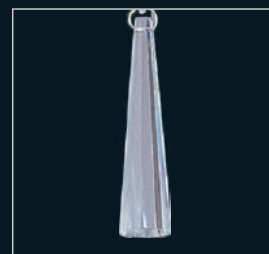

Jewel collection

39928BCPC

23-Light Flush Mount
Polished Chrome
36"L x 20"W x 13.5"H
23 x 25w G9 Bulbs (Included)

39920BCPC

12-Light Flush Mount
Polished Chrome
17.75"W x 14"H
12 x 25w G9 Bulbs (Included)