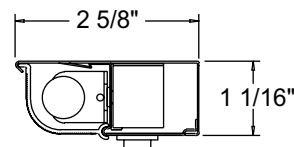

Portable To install a portable fixture, use the 3-wire grounded cord & plug (U6CP sold separately).

DIMENSIONS

ENGINEERING DATA

	UFL12	UFL22	UFL34	UFL46
Total input power (watts)	8.4	15.3	22.1	30.3
Total Operating AMPS	.13	.23	.32	.45
Power Factor	.52	.53	.57	.56