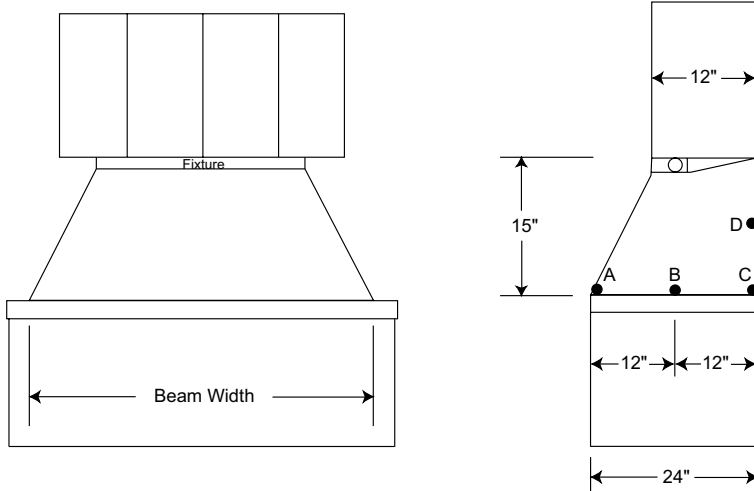

UNDERCABINET LIGHTING

DIRECT WIRE FLUORESCENT
8W, 14W, 21W & 28W

UFL12, UFL22, UFL34 and UFL46

LIGHTING APPLICATION DATA

FOOTCANDLES ON HORIZONTAL WORK SURFACE

Catalog Numbers	Lamps	Beam Width*	Footcandles			
			A	B	C	D
UFL12	8-watt T5	24"	32	77	68	93
UFL22	14-watt T5 HE	31"	64	135	130	157
UFL34	21-watt T5 HE	41"	66	140	131	140
UFL46	28-watt T5 HE	50"	83	171	166	170

8 watts equivalent to 40 watts of halogen
14 watts equivalent to 75 watts of halogen
21 watts equivalent to 100 watts of halogen
28 watts equivalent to 150 watts of halogen

* Beam width defined as 50% of maximum footcandles
Rear wall reflectance 50%
Counter surface reflectance 20%