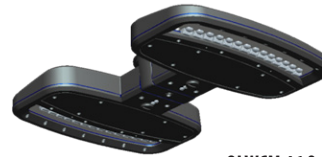

Actual performance may differ as a result of end-user environment and application.

Note: Specifications subject to change without notice.

Outdoor General Purpose

OLWCM

LED CEILING MOUNT

OLWCM 36

OLWCM 46 & 57