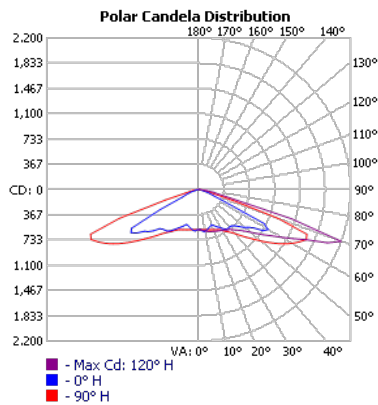

OLWCM 46 10' mounting height, .90 LLF