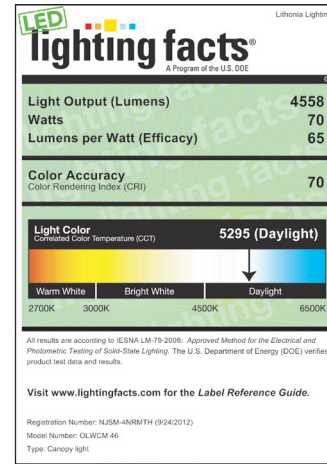

OLWCM 46 10' mounting height, .90 LLF