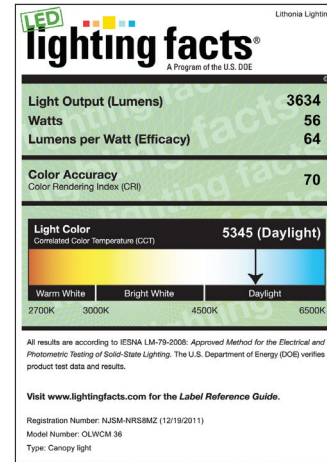

OLWCM LED Ceiling Light

PHOTOMETRIC DIAGRAMS

To see complete photometric reports or download .ies files for this product, visit the [OLWCM page](#) on Lithonia.com. Tested in accordance with IESNA LM-79 and LM-80 standards.

OLWCM 36 10' mounting height, .90 LLF