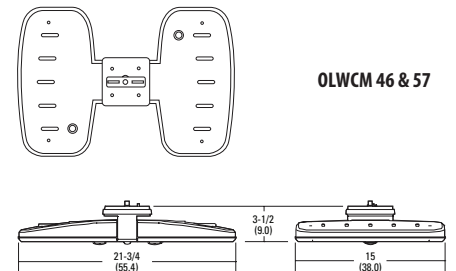

See Lighting Facts Labels for specific fixture performance.

INSTALLATION — Designed for ceiling mounting between 8 and 15 feet or pendant mounting to enable custom mounting heights. Downlight only.

Mounting hardware for surface mount is included. Pendant mounting requires 3/4" NPT pendant stem, by others.

Actual performance may differ as a result of end-user environment and application.

Note: Specifications subject to change without notice.

Outdoor General Purpose

OLWCM

LED CEILING MOUNT

OLWCM 36

OLWCM 46 & 57

OLWCM 36

OLWCM 46 & 57

All dimensions are inches (centimeters) unless otherwise indicated.

ORDERING INFORMATION

Lead times will vary depending on options selected. Consult with your sales representative.

Example: OLWCM 36