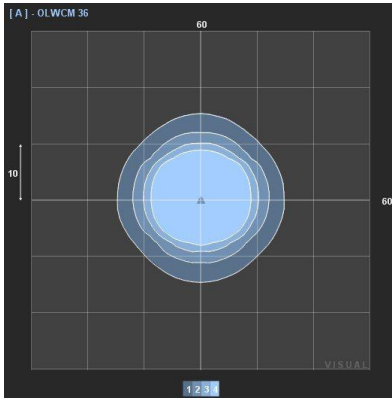

OLWCM LED Ceiling Light

PHOTOMETRIC DIAGRAMS

To see complete photometric reports or download .ies files for this product, visit the [OLWCM page](#) on Lithonia.com. Tested in accordance with IESNA LM-79 and LM-80 standards.

OLWCM 36 10' mounting height, .90 LLF