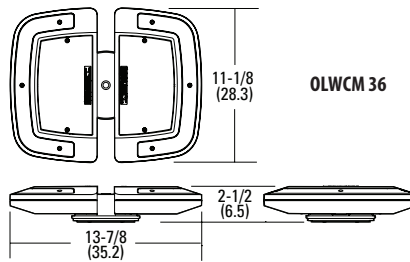

See Lighting Facts Labels for specific fixture performance.

INSTALLATION — Designed for ceiling mounting between 8 and 15 feet or pendant mounting to enable custom mounting heights. Downlight only.

Mounting hardware for surface mount is included. Pendant mounting requires 3/4" NPT pendant stem, by others.

Actual performance may differ as a result of end-user environment and application.

Note: Specifications subject to change without notice.

Outdoor General Purpose

OLWCM

LED CEILING MOUNT

OLWCM 36

OLWCM 46 & 57

OLWCM 36

OLWCM 46 & 57

All dimensions are inches (centimeters) unless otherwise indicated.

ORDERING INFORMATION

Lead times will vary depending on options selected. Consult with your sales representative.

Example: OLWCM 36