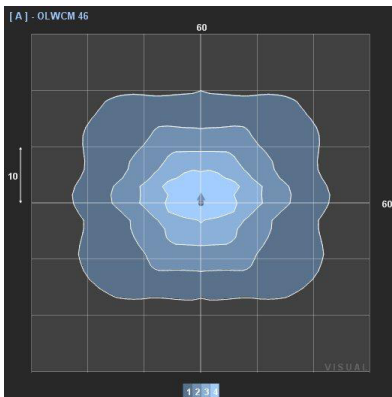

OLWCM 46 10' mounting height, .90 LLF