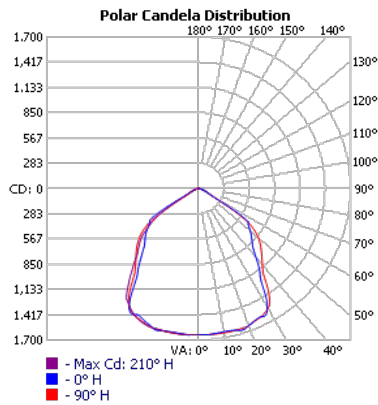

OLWCM LED Ceiling Light

PHOTOMETRIC DIAGRAMS

To see complete photometric reports or download .ies files for this product, visit the [OLWCM page](#) on Lithonia.com. Tested in accordance with IESNA LM-79 and LM-80 standards.

OLWCM 36 10' mounting height, .90 LLF