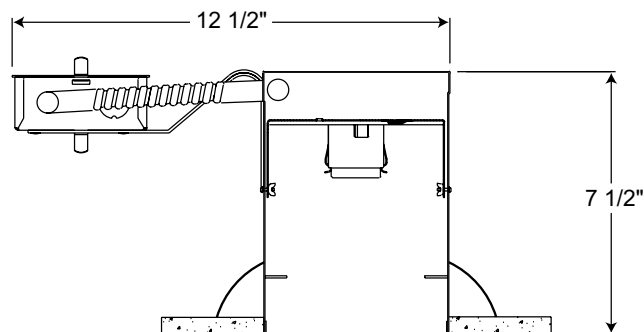

Trims Trim selection shown on reverse.

Labels UL listed for through-branch wiring, damp locations and IP
 • Product thermally protected against improper use of lamps
 • Union made • UL Listed/CSA certified • Trims 210N, 211 and 212N are wet location approved for covered ceiling applications
 • Trims 215 and 216 are wet location approved for covered ceiling applications, **when used with outdoor rated lamps.**

Testing All reports are based on published industry procedures; field performance may differ from laboratory performance.

Specifications subject to change without notice.

INSTALLATION

Junction Box Pre-wired junction box, UL listed/CSA certified for through-branch wiring maximum 4 No. 12 AWG 90° C branch circuit conductors (2 in, 2 out) • Junction box provided with removable access plate, (5) 1/2" knockouts, (4) Non-metallic sheathed cable connectors and ground wire • Knockouts equipped with pryout slots.

Housing and trim can be ordered together or separate, but will always ship separately.

DIMENSIONS

5 1/2" CEILING CUTOUT

Accessories

Catalog Number	Description
ALG5R	Air-Loc Gasket

To order, specify catalog number.