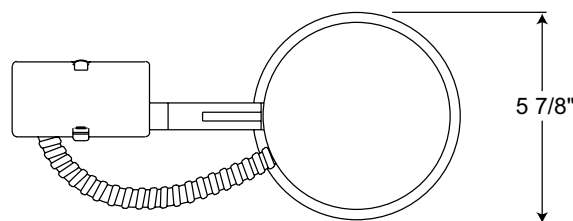

PRODUCT SPECIFICATIONS

Lamp Lamp ratings based on trim selected—see page 2.

Socket Medium base porcelain with nickel-plated copper screw shell
 • Drop socket with spring to accommodate certain trim installation.

Trims Trim selection shown on reverse.

Labels UL listed for through-branch wiring, damp locations and IP
 • Product thermally protected against improper use of lamps
 • Union made • UL Listed/CSA certified • Trims 210N, 211 and 212N are wet location approved for covered ceiling applications
 • Trims 215 and 216 are wet location approved for covered ceiling applications, **when used with outdoor rated lamps.**

Testing All reports are based on published industry procedures; field performance may differ from laboratory performance.

Specifications subject to change without notice.

INSTALLATION

Junction Box Pre-wired junction box, UL listed/CSA certified for through-branch wiring maximum 4 No. 12 AWG 90° C branch circuit conductors (2 in, 2 out) • Junction box provided with removable access plate, (5) 1/2" knockouts, (4) Non-metallic sheathed cable connectors and ground wire • Knockouts equipped with pryout slots.

Housing and trim can be ordered together or separate, but will always ship separately.

DIMENSIONS

5 1/2" CEILING CUTOUT

Accessories

Catalog Number	Description
ALG5R	Air-Loc Gasket

To order, specify catalog number.