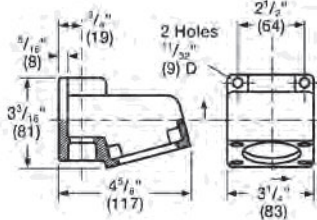

KRJ Series

KRA Series

Plug

Class I, Div. 1 & 2, Groups C,D
Class I, Zones 1 & 2, IIB,IIA
NEMA 7 (C,D)

Listed File No. E23572

FEATURES-SPECIFICATIONS

KRJ-60 Type Receptacles

KP Type Plugs

KR 60 AMP PLUGS		
CATALOG NUMBER		GROMMET RANGE
1Ø, 2-WIRE, 3-POLE	3Ø, 3-WIRE 4-POLE	
KP-603D345	KP-604D345	.500-.875
KP-603E45	KP-604E45	.875-1.125
KP-603E67	KP-604E67	1.125-1.375
—	KP-604F34	1.250-1.500
—	KP-604F56	1.500-1.750

See page PR18 for available polarization options.

Dimensions-Back Boxes

AJAC Types

AJAT Type

KR RECEPTACLE ASSEMBLIES					
HUB SIZE	BOX STYLE	HUB STYLE	CATALOG NUMBER		
			1Ø, 2-WIRE 3-POLE	3Ø, 3-WIRE 4-POLE	SPLICE BOX ONLY
1"	JAL Series Boxes	"X"-3 Close-up Plugs Supplied	KRJX-3603	KRJX-3604	JALX-3
1-1/4"			KRJX-4603	KRJX-4604	JALX-4
1-1/4"	AJA Series Boxes	Feed Thru Top and Bottom	—	—	—
1-1/2"			KRAJAC-4603	KRAJAC-4604	AJAC-4
1-1/2"			KRAJAC-5603	KRAJAC-5604	AJAC-5
2"			KRAJAC-6603	KRAJAC-6604	AJAC-6
1-1/4"			KRAJAT-4603	KRAJAT-4604	AJAT-4
1-1/2"	KRAJAT-5603	KRAJAT-5604	AJAT-5		
RECEPTACLE ONLY			KRJ-603	KRJ-604	—

JAL Type

JAL TYPE MOUNTING BOXES						
HUB	A	B	C	D	E	H
1"	2-3/8"	1-5/32"	4-5/8"	5-1/4"	4-1/8"	5/16"
1-1/4"	3-1/8"	1-17/32"	4-5/8"	5-1/4"	4-1/8"	5/16"