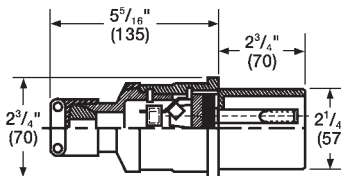

KRJ Series

KRA Series

Plug

Class I, Div. 1 & 2, Groups C,D
Class I, Zones 1 & 2, IIB,IIA
NEMA 7 (C,D)

Listed File No. E23572

FEATURES-SPECIFICATIONS

KRJ-60 Type Receptacles

KP Type Plugs

KR 60 AMP PLUGS		
CATALOG NUMBER		GROMMET RANGE
1Ø, 2-WIRE, 3-POLE	3Ø, 3-WIRE 4-POLE	
KP-603D345	KP-604D345	.500-.875
KP-603E45	KP-604E45	.875-1.125
KP-603E67	KP-604E67	1.125-1.375
—	KP-604F34	1.250-1.500
—	KP-604F56	1.500-1.750

See page PR18 for available polarization options.

Dimensions-Back Boxes

AJAC Types

AJAT Type

KR RECEPTACLE ASSEMBLIES					
HUB SIZE	BOX STYLE	HUB STYLE	CATALOG NUMBER		
			1Ø, 2-WIRE 3-POLE	3Ø, 3-WIRE 4-POLE	SPLICE BOX ONLY
1"	JAL Series Boxes	"X"-3 Close-up Plugs Supplied	KRJX-3603	KRJX-3604	JALX-3
1-1/4"			KRJX-4603	KRJX-4604	JALX-4
1-1/4"	AJA Series Boxes	Feed Thru Top and Bottom	—	—	—
1-1/2"			KRAJAC-4603	KRAJAC-4604	AJAC-4
1-1/2"			KRAJAC-5603	KRAJAC-5604	AJAC-5
2"			KRAJAC-6603	KRAJAC-6604	AJAC-6
1-1/4"			KRAJAT-4603	KRAJAT-4604	AJAT-4
1-1/2"	KRAJAT-5603	KRAJAT-5604	AJAT-5		
RECEPTACLE ONLY			KRJ-603	KRJ-604	—

JAL Type

JAL TYPE MOUNTING BOXES						
HUB	A	B	C	D	E	H
1"	2-3/8"	1-5/32"	4-5/8"	5-1/4"	4-1/8"	5/16"
1-1/4"	3-1/8"	1-17/32"	4-5/8"	5-1/4"	4-1/8"	5/16"