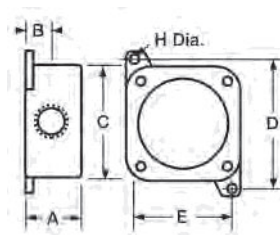

KR 60 AMP PLUGS		
CATALOG NUMBER		GROMMET RANGE
1Ø, 2-WIRE, 3-POLE	3Ø, 3-WIRE 4-POLE	
KP-603D345	KP-604D345	.500-.875
KP-603E45	KP-604E45	.875-1.125
KP-603E67	KP-604E67	1.125-1.375
—	KP-604F34	1.250-1.500
—	KP-604F56	1.500-1.750

See page PR18 for available polarization options.

Dimensions-Back Boxes

AJAC Types

AJAT Type

KR RECEPTACLE ASSEMBLIES					
HUB SIZE	BOX STYLE	HUB STYLE	CATALOG NUMBER		
			1Ø, 2-WIRE 3-POLE	3Ø, 3-WIRE 4-POLE	SPLICE BOX ONLY
1"	JAL Series Boxes	"X"-3 Close-up Plugs Supplied	KRJX-3603	KRJX-3604	JALX-3
1-1/4"			KRJX-4603	KRJX-4604	JALX-4
1-1/4"	AJA Series Boxes	Feed Thru Top and Bottom	—	—	—
1-1/2"			KRAJAC-4603	KRAJAC-4604	AJAC-4
1-1/2"			KRAJAC-5603	KRAJAC-5604	AJAC-5
2"			KRAJAC-6603	KRAJAC-6604	AJAC-6
1-1/4"			KRAJAT-4603	KRAJAT-4604	AJAT-4
1-1/2"	KRAJAT-5603	KRAJAT-5604	AJAT-5		
RECEPTACLE ONLY			KRJ-603	KRJ-604	—

NOTE: For dead end box, use AJAC Series and CUP Series close-up plug.

See page PR18 for available polarization options.

ELECTRICAL RATING	
CIRCUIT	RATING (60 HERTZ)
1 Ø	30 Amps 460 V.A.C. 3 H.P.
2-Wire 3-Pole	— OR —
	60 Amps 115/230 V.A.C. 3 H.P.
3 Ø	30 Amps 460 V.A.C. 5 H.P.
3-Wire 4-Pole	— OR —
	60 Amps 115/230 V.A.C. 5 H.P.

JAL Type

JAL TYPE MOUNTING BOXES						
HUB	A	B	C	D	E	H
1"	2-3/8"	1-5/32"	4-5/8"	5-1/4"	4-1/8"	5/16"
1-1/4"	3-1/8"	1-17/32"	4-5/8"	5-1/4"	4-1/8"	5/16"