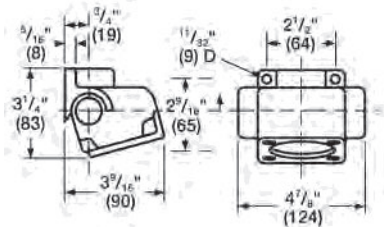

KRJ Series

KRA Series

Plug

Class I, Div. 1 & 2, Groups C,D
Class I, Zones 1 & 2, IIB,IIA
NEMA 7 (C,D)

Listed File No. E23572

FEATURES-SPECIFICATIONS

KRJ-60 Type Receptacles

KP Type Plugs

KR 60 AMP PLUGS		
CATALOG NUMBER		GROMMET RANGE
1Ø, 2-WIRE, 3-POLE	3Ø, 3-WIRE 4-POLE	
KP-603D345	KP-604D345	.500-.875
KP-603E45	KP-604E45	.875-1.125
KP-603E67	KP-604E67	1.125-1.375
—	KP-604F34	1.250-1.500
—	KP-604F56	1.500-1.750

See page PR18 for available polarization options.

Dimensions-Back Boxes

AJAC Types

AJAT Type

KR RECEPTACLE ASSEMBLIES					
HUB SIZE	BOX STYLE	HUB STYLE	CATALOG NUMBER		
			1Ø, 2-WIRE 3-POLE	3Ø, 3-WIRE 4-POLE	SPLICE BOX ONLY
1"	JAL Series Boxes	"X"-3 Close-up Plugs Supplied	KRJX-3603	KRJX-3604	JALX-3
1-1/4"			KRJX-4603	KRJX-4604	JALX-4
1-1/4"	AJA Series Boxes	Feed Thru Top and Bottom	—	—	—
1-1/2"			KRAJAC-4603	KRAJAC-4604	AJAC-4
1-1/2"			KRAJAC-5603	KRAJAC-5604	AJAC-5
2"			KRAJAC-6603	KRAJAC-6604	AJAC-6
1-1/4"			KRAJAT-4603	KRAJAT-4604	AJAT-4
1-1/2"	KRAJAT-5603	KRAJAT-5604	AJAT-5		
RECEPTACLE ONLY			KRJ-603	KRJ-604	—

JAL Type

JAL TYPE MOUNTING BOXES						
HUB	A	B	C	D	E	H
1"	2-3/8"	1-5/32"	4-5/8"	5-1/4"	4-1/8"	5/16"
1-1/4"	3-1/8"	1-17/32"	4-5/8"	5-1/4"	4-1/8"	5/16"