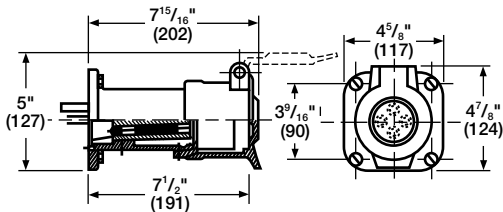

KRJ Series

KRA Series

Plug

Class I, Div. 1 & 2, Groups C,D
Class I, Zones 1 & 2, IIB,IIA
NEMA 7 (C,D)

Listed File No. E23572

FEATURES-SPECIFICATIONS

KRJ-60 Type Receptacles

KP Type Plugs

KR 60 AMP PLUGS		
CATALOG NUMBER		GROMMET RANGE
1Ø, 2-WIRE, 3-POLE	3Ø, 3-WIRE 4-POLE	
KP-603D345	KP-604D345	.500-.875
KP-603E45	KP-604E45	.875-1.125
KP-603E67	KP-604E67	1.125-1.375
—	KP-604F34	1.250-1.500
—	KP-604F56	1.500-1.750

See page PR18 for available polarization options.

Dimensions-Back Boxes

AJAC Types

AJAT Type

KR RECEPTACLE ASSEMBLIES					
HUB SIZE	BOX STYLE	HUB STYLE	CATALOG NUMBER		
			1Ø, 2-WIRE 3-POLE	3Ø, 3-WIRE 4-POLE	SPLICE BOX ONLY
1"	JAL Series Boxes	"X"-3 Close-up Plugs Supplied	KRJX-3603	KRJX-3604	JALX-3
1-1/4"			KRJX-4603	KRJX-4604	JALX-4
1-1/4"	AJA Series Boxes	Feed Thru Top and Bottom	—	—	—
1-1/2"			KRAJAC-4603	KRAJAC-4604	AJAC-4
1-1/2"			KRAJAC-5603	KRAJAC-5604	AJAC-5
2"			KRAJAC-6603	KRAJAC-6604	AJAC-6
1-1/4"			KRAJAT-4603	KRAJAT-4604	AJAT-4
1-1/2"	KRAJAT-5603	KRAJAT-5604	AJAT-5		
RECEPTACLE ONLY			KRJ-603	KRJ-604	—

JAL Type

JAL TYPE MOUNTING BOXES						
HUB	A	B	C	D	E	H
1"	2-3/8"	1-5/32"	4-5/8"	5-1/4"	4-1/8"	5/16"
1-1/4"	3-1/8"	1-17/32"	4-5/8"	5-1/4"	4-1/8"	5/16"