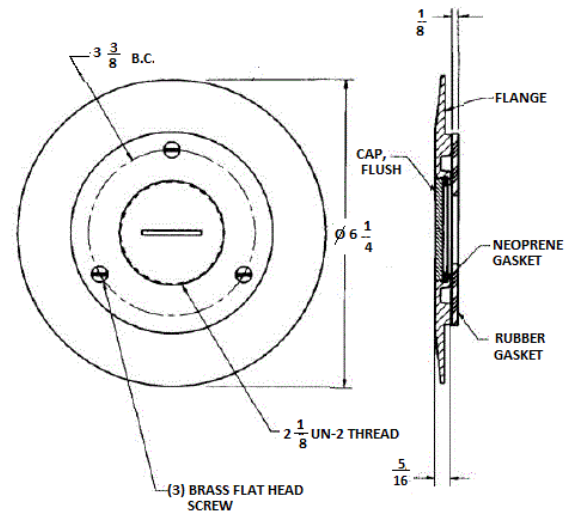

Floor Boxes
Accessories
Cover and Carpet Flange

Ordering Information

Description	Material	UPC	Catalog Number
One Piece, Combo	Brass	783585006598	SF2925

Specifications

Cover Style	Round
Cover Finish	Brass
Cover Opening	2 1/8"
Offering	6.25" Diameter

Online Resources

- Customer Use Drawing
- eCatalog
- Installation Instructions

Dimensions in Inches (mm)

Hubbell Wiring Device-Kellems • Hubbell Incorporated (Delaware) • 40 Waterview Drive • Shelton, CT 06484