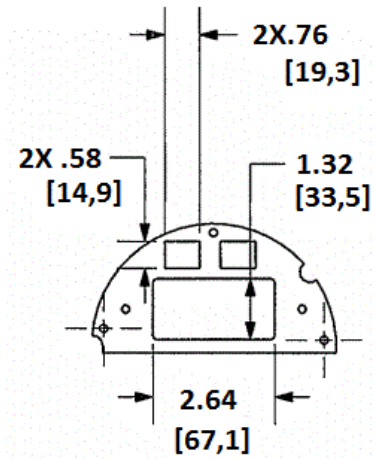

Fire-Rated Poke-Throughs SystemOne Recessed Sub-Plate

HUBBELL

Features

- White Powder Coated

Ordering Information

- Includes necessary mounting hardware

Catalog Number	UPC	Description
S1R6SPE	783585443058	Sub-plate for 6 inch FRPT 50% , left side, with 1x Decorator Opening and 2x Keystone jack openings

Standards

cULus Listed

Online Resources

Customer Use Drawing
eCatalog
Installation Instructions

Dimensions in Inches (mm)

Hubbell Wiring Device-Kellems • Hubbell Incorporated (Delaware) • 40 Waterview Drive • Shelton, CT 06484