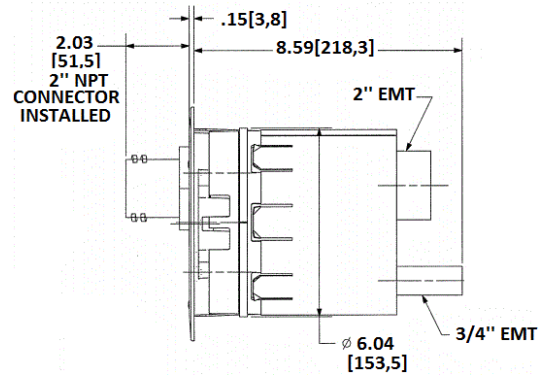

**Ordering Information**

- Fire-Rated Poke-Through Fitting and Cover
- Cover Installed Onsite

Catalog Number	UPC Number	Cover Series	Core Hole Diameter
S1R6PTFFBRS	783585444413	S1R6CVR	6-Inch

Minimum Deck Thickness	Connection Type
2.25" Over Metal Deck	Recessed

**Standards**

cULus & ULC Listed  
 UL scrub water compliant  
 ADA Compliant

**Specifications**

Cover load rating	1000 lbs. static load through 3" diameter mandral
Access cover material	Die cast aluminum
Fire Rating	1 - 2 Hour Fire Rating

**Accessories**

6" Pre-Pour Tube, removed need for core hold drilling **S1R6PPT**

**Online Resources**

Customer Use Drawing  
 eCatalog  
 Installation Instructions

Dimensions in Inches (mm)

Hubbell Wiring Device-Kellems • Hubbell Incorporated (Delaware) • 40 Waterview Drive • Shelton, CT 06484