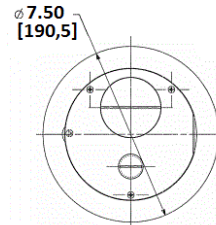

**Ordering Information**

- Fire-Rated Poke-Through Fitting and Cover
- Cover Installed Onsite

Catalog Number	UPC Number	Cover Series	Core Hole Diameter
S1R6PTFFBRS	783585444413	S1R6CVR	6-Inch

Minimum Deck Thickness	Connection Type
2.25" Over Metal Deck	Recessed

**Standards**

cULus & ULC Listed  
 UL scrub water compliant  
 ADA Compliant

**Specifications**

Cover load rating	1000 lbs. static load through 3" diameter mandral
Access cover material	Die cast aluminum
Fire Rating	1 - 2 Hour Fire Rating

**Accessories**

6" Pre-Pour Tube, removed need for core hold drilling **S1R6PPT**

**Online Resources**

Customer Use Drawing  
 eCatalog  
 Installation Instructions

Dimensions in Inches (mm)

Hubbell Wiring Device-Kellems • Hubbell Incorporated (Delaware) • 40 Waterview Drive • Shelton, CT 06484