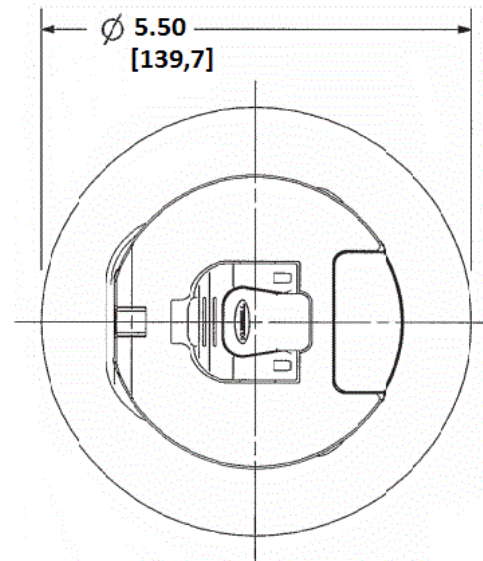

## Ordering Information

- Compatible with S1R4PTFIT

<b>Catalog Number</b> S1R4CVRBRS	<b>UPC Number</b> 783585446011	<b>Style</b> Surface
<b>Finish</b> Brass Plated	<b>Flange Diameter</b> 5.5 Inches	<b>Finished Floor Insert</b> No

## Specifications

Cover Material	Die Cast Aluminum
Flange height	0.13 in.
Load Rating	1000 lbs. static load through 3" diameter mandrel (w/ 2x safety factor)

## Online Resources

Customer Use Drawing  
eCatalog  
Installation Instructions

Dimensions in Inches (mm)

Hubbell Wiring Device-Kellems • Hubbell Incorporated (Delaware) • 40 Waterview Drive • Shelton, CT 06484