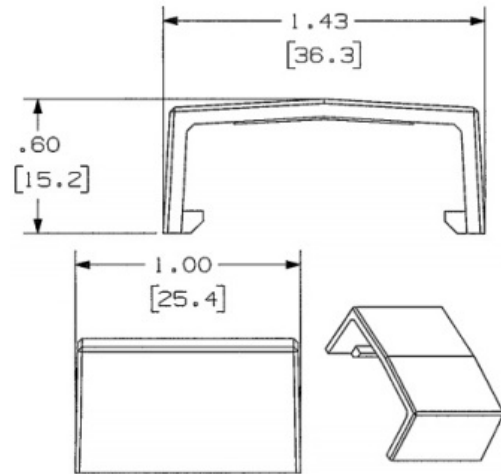

### Specifications

Height	0.60"
Width	1.43"
Length	1.00"

### Online Resources

Customer Use Drawing  
eCatalog  
Installation Instructions

Dimensions in Inches (mm)

Hubbell Wiring Device-Kellems • Hubbell Incorporated (Delaware) • 40 Waterview Drive • Shelton, CT 06484