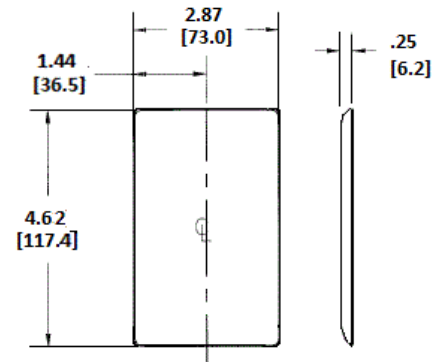

Description	Color	Catalog Number	UPC
1-Gang, 1 Blank, Box Mount	Almond	NP13AL	883778102929

Listings

UL Listed
CSA Certified

Specifications

Material	Nylon
Size	1-Gang
Thickness	.06 in. (1.5)
Mounting Screw	Steel
Height	4.63" (117.6)
Width	2.88" (73.2)

Online Resources

Customer Use Drawing
eCatalog

Dimensions in Inches (mm)

Hubbell Wiring Device-Kellems • Hubbell Incorporated (Delaware) • 40 Waterview Drive • Shelton, CT 06484

Phone (800) 288-6000 • Fax (800) 255-1031 • Specifications subject to change without notice.