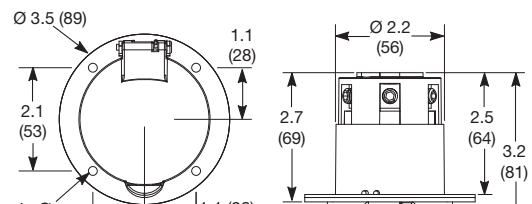

Description	Cord Diameter	Catalog Number	
Nylon plug	.65-1.20 (16.5-30.5)	CS6365L	CS8365L
Nylon connector	.65-1.20 (16.5-30.5)	CS6364L	CS8364L

CS6364L

FLANGED DEVICES

Description	Catalog Number	
Male base; nylon	CS6375L	CS8375L
Male base; nylon with cover; UL 3R	CS6375LC	CS8375LC

CS6375L

PRODUCT DIMENSIONS Inches (mm)

CS6364L

CS6365L

CS6369L

CS6375LC

CS6375L

CS6375LC