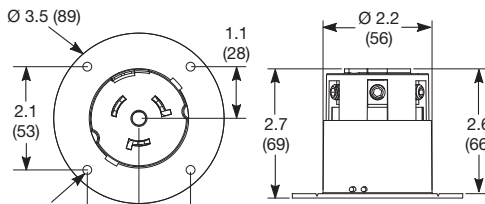

Description	Cord Diameter	Catalog Number	
Nylon plug	.65-1.20 (16.5-30.5)	CS6365L	CS8365L
Nylon connector	.65-1.20 (16.5-30.5)	CS6364L	CS8364L

CS6364L

FLANGED DEVICES

Description	Catalog Number	
Male base; nylon	CS6375L	CS8375L
Male base; nylon with cover; UL 3R	CS6375LC	CS8375LC

CS6375L

PRODUCT DIMENSIONS Inches (mm)

CS6364L

CS6365L

CS6369L

CS6375LC

CS6375L

CS6375LC