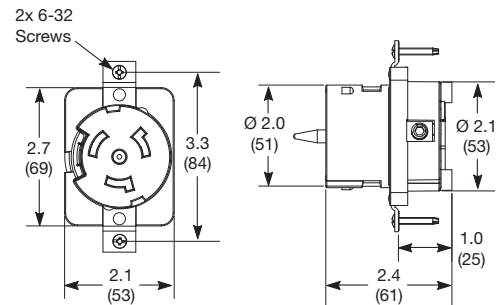

Description	Cord Diameter	Catalog Number	
Nylon plug	.65-1.20 (16.5-30.5)	CS6365L	CS8365L
Nylon connector	.65-1.20 (16.5-30.5)	CS6364L	CS8364L

CS6364L

FLANGED DEVICES

Description	Catalog Number	
Male base; nylon	CS6375L	CS8375L
Male base; nylon with cover; UL 3R	CS6375LC	CS8375LC

CS6375L

PRODUCT DIMENSIONS Inches (mm)

CS6364L

CS6365L

CS6369L

CS6375LC

CS6375L

CS6375LC

7774CR

ACCESSORIES

Description	Catalog Number
Weather protective plate for 50 amp receptacle	7774CR
Weather protective plate for 50 amp male base	7780

7780