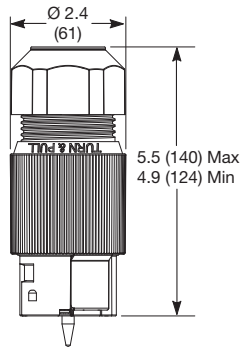

Locking Devices

50 Amp 125/250V AC and 3Ø 250V AC; 3-Pole 4-Wire Grounding

CS6369L

SINGLE RECEPTACLES

Description	Catalog Number	
Receptacle armored; grounded	CS6369L	CS8369L

CS6365L

PLUGS AND CONNECTORS Inches (mm)

Description	Cord Diameter	Catalog Number	
Nylon plug	.65-1.20 (16.5-30.5)	CS6365L	CS8365L
Nylon connector	.65-1.20 (16.5-30.5)	CS6364L	CS8364L

CS6364L

FLANGED DEVICES

Description	Catalog Number	
Male base; nylon	CS6375L	CS8375L
Male base; nylon with cover; UL 3R	CS6375LC	CS8375LC

CS6375L

PRODUCT DIMENSIONS Inches (mm)

CS6364L

CS6365L

CS6369L

CS6375LC

CS6375L

CS6375LC