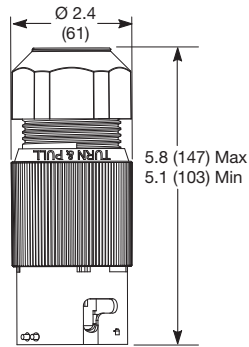

Locking Devices

50 Amp 125/250V AC and 3Ø 250V AC; 3-Pole 4-Wire Grounding

CS6369L

SINGLE RECEPTACLES

Description	Catalog Number	
Receptacle armored; grounded	CS6369L	CS8369L

CS6365L

PLUGS AND CONNECTORS Inches (mm)

Description	Cord Diameter	Catalog Number	
Nylon plug	.65-1.20 (16.5-30.5)	CS6365L	CS8365L
Nylon connector	.65-1.20 (16.5-30.5)	CS6364L	CS8364L

CS6364L

FLANGED DEVICES

Description	Catalog Number	
Male base; nylon	CS6375L	CS8375L
Male base; nylon with cover; UL 3R	CS6375LC	CS8375LC

CS6375L

PRODUCT DIMENSIONS Inches (mm)

CS6364L

CS6365L

CS6369L

CS6375LC

CS6375L

CS6375LC