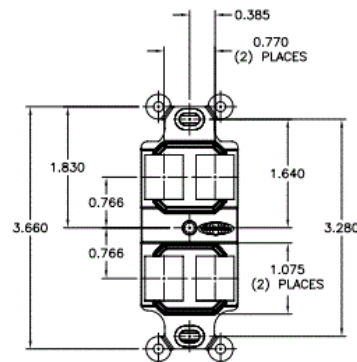

### Specifications

Plate Material High-impact thermoplastic (UL 94V-0)

KEYSTONE OPENING