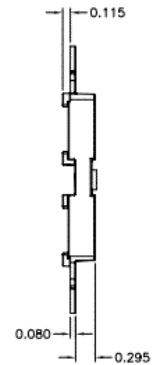

### Specifications

Plate Material High-impact thermoplastic (UL 94V-0)

KEYSTONE OPENING