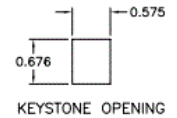

Duplex 106 Outlet Frame

Features

- 4-Port
- Integrates with all Hubbell keystone connections (AV, data, and fiber)

Ordering Information

Description	Color	Catalog No.	UPC
iStation Duplex 106 Outlet Frame, 4-Port	Gray	Q106G	662620823348

Listings

UL and cUL Listed 1863
RoHS Compliant

Specifications

Plate Material High-impact thermoplastic (UL 94V-0)