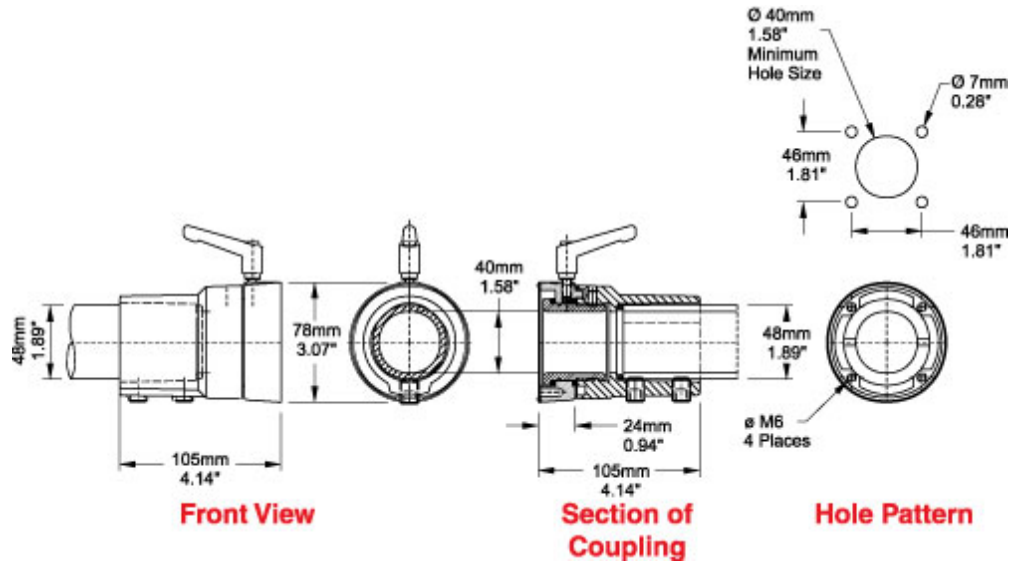

Quality Products. Service Excellence.

Tara Plus Coupling TPSSC Series

- Attaches to enclosure.
- Accepts 48mm round tube. perpendicular to enclosure top/bottom.
- Die-cast Aluminum G Al Si 12.
- Adjustable torque resistance.
- Rotates 300°.

Part No.	Mounting Position
R149-025-500	Top
R149-025-501	Bottom

Data subject to change without notice

© 2017. Hammond Manufacturing Ltd. All rights reserved.