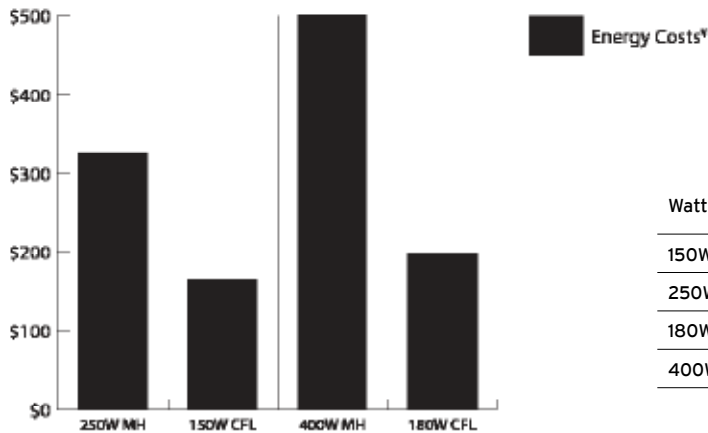

Hg-LAMP CONTAINS MERCURY, MANAGE IN ACCORD WITH DISPOSAL LAWS.

Non-dimmable lamps should not be used on dimming circuits, timing devices, photo sensors or occupancy sensors.

This device is not intended for use with emergency exit fixtures.

WARRANTY - Commercial / Industrial: This product is warranted for 1 year from the date of purchase, based on 10 hours of use per day.

Not for use in enclosed fixtures.

Energy Savings Comparison

[‡] Energy costs based on $0.11 kWh over 10,000 hour life.

Atlanta | Carlstadt | Cleveland | Los Angeles | Houston | Phoenix