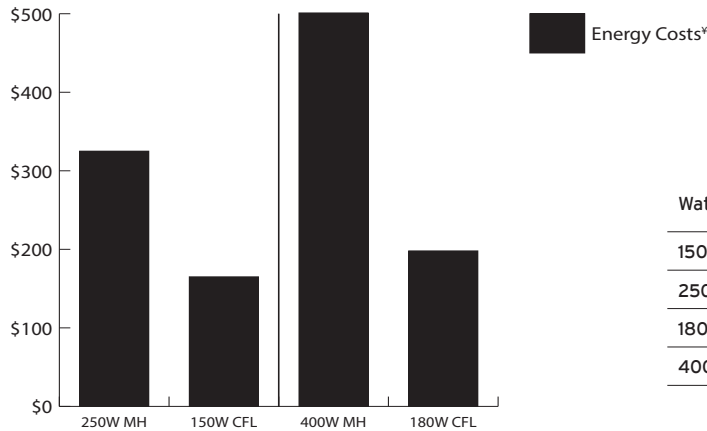

Ordering Information

Watt	Bulb	Base	Product #	Product Code	Description	Pkg. Qty.	Color Temp.	CRI	Lumens	Avg. Rated Life	MOL
65 Watt	T5	Med.	45600	CFL65/27	Warm White	1/6	2700	82	4300	10000	9.50"
65 Watt	T5	Med.	45604	CFL65/50	Natural White	1/6	5000	82	4300	10000	9.50"
85 Watt	T5	Med.	45606	CFL85/27	Warm White	1/6	2700	82	5700	10000	10.00"
85 Watt	T5	Med.	45610	CFL85/50	Natural White	1/6	5000	82	5700	10000	10.00"
85 Watt	T5	Mog.	45500	CFL85/50/E39	Natural White	1/6	5000	82	5700	10000	10.50"
105 Watt	T5	Med.	45618	CFL105/50	Natural White	1/6	5000	82	7000	10000	10.75"
105 Watt	T5	Med.	45502	CFL105/50/277V	Natural White 277V	1/6	5000	82	7000	10000	10.75"
105 Watt	T5	Mog.	45614	CFL105/50/E39	Natural White	1/6	5000	82	7000	10000	11.25"
105 Watt	T5	Mog.	45504	CFL105/50/E39/277V	Natural White 277V	1/6	5000	82	7000	10000	11.25"
150 Watt	T6	EX39	47000	CFL150/50/EX39	Natural White	1/6	5000	82	8800	10000	13.03"
180 Watt	T6	EX39	47001	CFL180/50/EX39	Natural White	1/6	5000	82	11100	10000	14.33"

(Hg) Hg-LAMP CONTAINS MERCURY, MANAGE IN ACCORD WITH DISPOSAL LAWS.

Non-dimmable lamps should not be used on dimming circuits, timing devices, photo sensors or occupancy sensors. This device is not intended for use with emergency exit fixtures.

WARRANTY - Commercial / Industrial: This product is warranted for 1 year from the date of purchase, based on 10 hours of use per day. Not for use in enclosed fixtures.

Energy Savings Comparison

* Energy costs based on $0.11 kWh over 10,000 hour life.