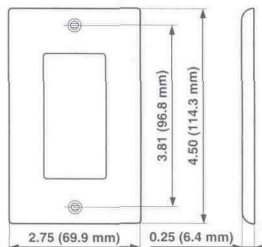

NYLON WALLPLATE
Cat. No. 80401-N

SPECIFICATIONS & FEATURES

Decora Plus Screwless Snap-On Wallplates

- Feature sleek, smooth contemporary architectural styling with hidden mounting screws that complement fine decors
- Decora compatible — two-piece kit allows easy retrofit to any Decora installation
- Impact-resistant thermoplastic construction stands up to abuse and cleaning solutions
- Put existing wall covering inside clear wallplate which snaps into place on subplate for a seamless finish between device and wall surface

Nylon and Metal Wallplates

- Include color-matched screws

TESTING & CODE COMPLIANCE

Decora Plus Screwless Snap-On Wallplates

- UL Listed (File #E13397)
- Meet NEMA Standards WD-1
- CSA Certified (File #LR16347)
- NOM Certified (#057)
- Backed by a Limited 10-Year Warranty

Metal Wallplates & Plastic Adapters

- UL Listed (File #92327)
- CSA Certified (File #LR16347)
- NOM Certified (#057)
- Meet NEMA Standards WD-1
- Backed by a Limited 10-Year Warranty

*COLOR

Metal Wallplates

MATERIAL CHARACTERISTICS

Environmental: Flammability UL-94, V2 Rating
Operating Temperature: -40°C to 120°C

For more information regarding matching wallplates, colors, materials, single and multi-gang, refer to Wallplates, section G.