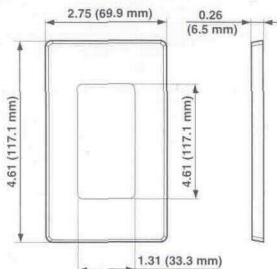

SCREWLESS SNAP-ON WALLPLATE
Cat. No. 80301