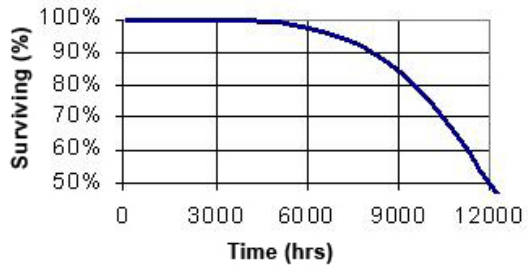

Graphs_Lamp Mortality