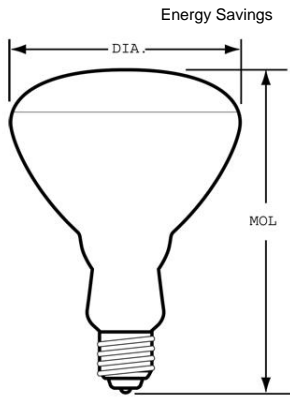

GE
Lighting

46855 - 65R30/FL

GE BR30

CAUTIONS & WARNINGS

Warning

- Unexpected lamp rupture may cause injury, fire, or property damage
 - Avoid direct water, liquid or metal contact.
- Risk of Fire
 - Keep combustible materials away from lamp.

GENERAL CHARACTERISTICS

Lamp Type	Incandescent - Reflector
Bulb	BR30
Base	Medium Screw (E26)
Filament	CC-6
Rated Life	2000.0 hrs
Life in Years	1.8

PHOTOMETRIC CHARACTERISTICS

Initial Lumens	670.0
Color Temperature	2600.0 K
Nominal Initial Lumens per Watt	11

ELECTRICAL CHARACTERISTICS

Wattage	65.0
Voltage	130.0
Estimated Energy Cost per Year	7.83

DIMENSIONS

Maximum Overall Length (MOL)	5.3700 in(136.4 mm)
Bulb Diameter (DIA)	3.750 in(95.2 mm)

PRODUCT INFORMATION