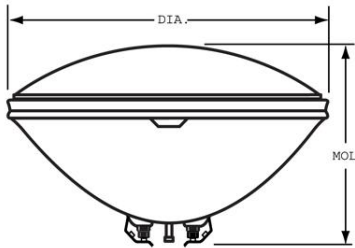

GE
Lighting

24454 - 4412

GE PAR46 - Truck

GENERAL CHARACTERISTICS

Lamp Type	Sealed Beam - PAR
Bulb	PAR46
Base	Screw Terminals
Filament	C-6
Rated Life (NOM)	300.0 h
Primary Application	Truck

PHOTOMETRIC CHARACTERISTICS

Beam Spread - Horizontal	40.0 - 10.0 °
Beam Spread - Vertical	7.0 - 10.0 °
Max. Beam Candlepower (MBCP) (MAX)	11000.0

ELECTRICAL CHARACTERISTICS

Wattage (NOM)	35.0
Voltage (NOM)	12.8

DIMENSIONS

Maximum Overall Length (MOL) (NOM)	3.750 in(95.2 mm)
Bulb Diameter (DIA) (NOM)	5.750 in(146.0 mm)