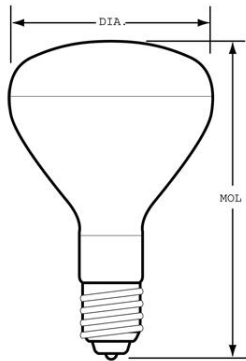

GE
Lighting

37770 - 250R40/1 6PK

GE heat lamp 250 watt R40 1-pack

- GE's specialty bulbs offer innovative solutions for a variety of lighting needs.
- Use it at home to heat small areas of the bathroom and workbench, or to prevent freezing of water pipes, car radiators and pumps.
- 120 volts
- Red light bulb
- GE heat lamps have many uses around the home, garage, and workshop. Use GE heat lamps at home to heat small areas of the bathroom and workbench, or to prevent freezing of water pipes, car radiators and pumps
- Lasts 5000 hours
- R40 shape with medium base

GENERAL CHARACTERISTICS

Lamp Type	Incandescent - Reflector
Bulb	R40
Base	Medium Screw (E26)
Filament	C-9
Bulb Finish	Clear
Rated Life	5000.0 hrs
Bulb Material	Soft glass
Primary Application	Heat Lamp10

PHOTOMETRIC CHARACTERISTICS

Initial Lumens	2200.0
Nominal Initial Lumens per Watt	8

ELECTRICAL CHARACTERISTICS

Wattage	250.0
Voltage	120.0

DIMENSIONS

Maximum Overall Length (MOL)	6.5600 in(166.6 mm)
Bulb Diameter (DIA)	5.000 in(127.0 mm)