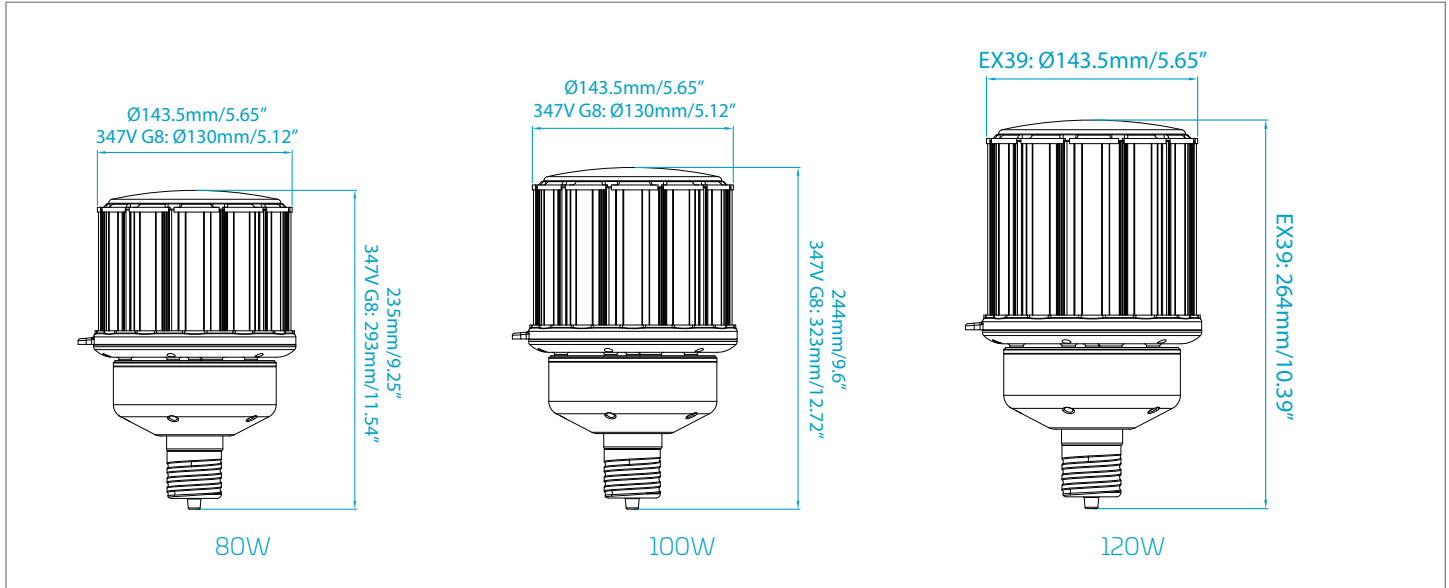

Performance

- 3000K, 4000K, 5000K
- 130+ lpw
- 80+ CRI
- 50,000 hour life @ L70
- Operating temperatures:
 - 120-277V: -4°F to 149°F (-20°C to 65°C); -4°F to 104°F (-20°C to 40°C) in enclosed fixtures
 - 347V: -40°F to 149°F (-40°C to 65°C); -40°F to 104°F (-40°C to 40°C) in enclosed fixtures
- Direct line voltage 100-277V or 347V - not compatible with ballasts
- Power Factor > 0.9
- Non-dimmable
- Universal mounting position
- UL1598C – Existing fixtures retain UL certification
- Built-in 6kV surge protection included
- Operating frequency 50-60Hz
- Wet location rated

Applications

- Industrial
- Commercial

LED HID Replacement Lamps : Large

Dimensions

Ordering Information

Order Code	Item #	Lm	W	CCT	CRI	V	Life/Hrs L70	Base	Replaces HID	DLC
09346	LED80WPT40KMOG-G6	10,400	80W	4000K	80+	100-277V	50K	EX39	320W HID	✓
09347	LED80WPT50KMOG-G6	10,640	80W	5000K	80+	100-277V	50K	EX39	320W HID	✓
09827	LED80WPT40KMOG-347V-G8*	10,400	80W	4000K	80+	347V	50K	E39	320W HID	✓
09828	LED80WPT50KMOG-347V-G8*	10,800	80W	5000K	80+	347V	50K	E39	320W HID	✓
09661	LED100WPT30KMOG-G6	11,900	100W	3000K	80+	100-277V	50K	EX39	400W HID	
09348	LED100WPT40KMOG-G6	13,000	100W	4000K	80+	100-277V	50K	EX39	400W HID	✓
09153	LED100WPT50KMOG-G6	13,300	100W	5000K	80+	100-277V	50K	EX39	400W HID	✓
09451	LED100WPT40KMOG-347V-G7*	11,900	100W	4000K	80+	347V	50K	E39	250-400W	
09452	LED100WPT50KMOG-347V-G7*	11,900	100W	5000K	80+	347V	50K	E39	250-400W	
09825	LED100WPT40KMOG-347V-G8*	13,000	100W	4000K	80+	347V	50K	E39	250-400W	✓
09826	LED100WPT50KMOG-347V-G8*	13,500	100W	5000K	80+	347V	50K	E39	250-400W	✓
09349	LED120WPT40KMOG-G6	15,600	120W	4000K	80+	100-277V	50K	EX39	600W HID	✓
09154	LED120WPT50KMOG-G6	15,960	120W	5000K	80+	100-277V	50K	EX39	600W HID	✓

NOTE: use order code when ordering.

*Canada only.

✓ DesignLights Consortium® Qualified

When used in enclosed fixture, minimum lamp compartment dimensions 235mm x 235mm x 440mm
Compatible with EX39 & E39 sockets