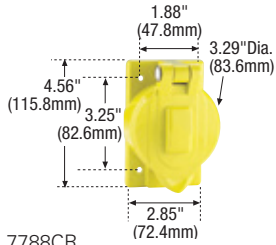

Industrial specification grade device covers

Product description

Metal and nylon covers

Weatherproof covers for 30A, 50A & 60A straight blade receptacles

Features

- UL Listed for wet locations (cover closed) and damp locations (cover open or closed)
- Meets 2014 NEC® 406.9 (A) and 406.9 (B)(2)
- Self-closing spring door assures full protection
- Gasketing material provides excellent resistance to weather

7788CR

20416N

Diecast aluminum receptacle covers

Description	Catalog no.
Weatherproof lift lid cover for 4.69" (119.10mm) flush box, use box 2.125" (53.96mm) deep or larger	□ 5741NS*
Weatherproof lift lid cover for FS/FD boxes, use box 2.125" (53.96mm) deep or larger	□ 7420C