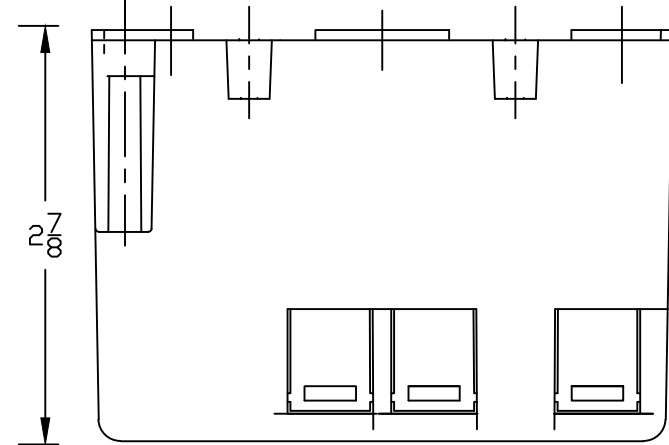

TOP VIEW

END VIEW

#6 x 1-1/2" Sheet
Metal Screw, Pan
Head, w/combo
head

Box Locking Clip
(2)Req'd Per Box

LEFT SIDE VIEW

UL Listed File # R18795
UL 2-Hour Wall Fire Rated
UL Category Code CEYY & QBWY
Material is Rigid PVC

CANTEX

INC.
Fort Worth, TEXAS

TWO GANG EZ BOX 25 CU. IN. Old Work
P/N - EZ25D0

Drawn by: O.M.

DATE: 07-24-2008

Ref. EZ25D0